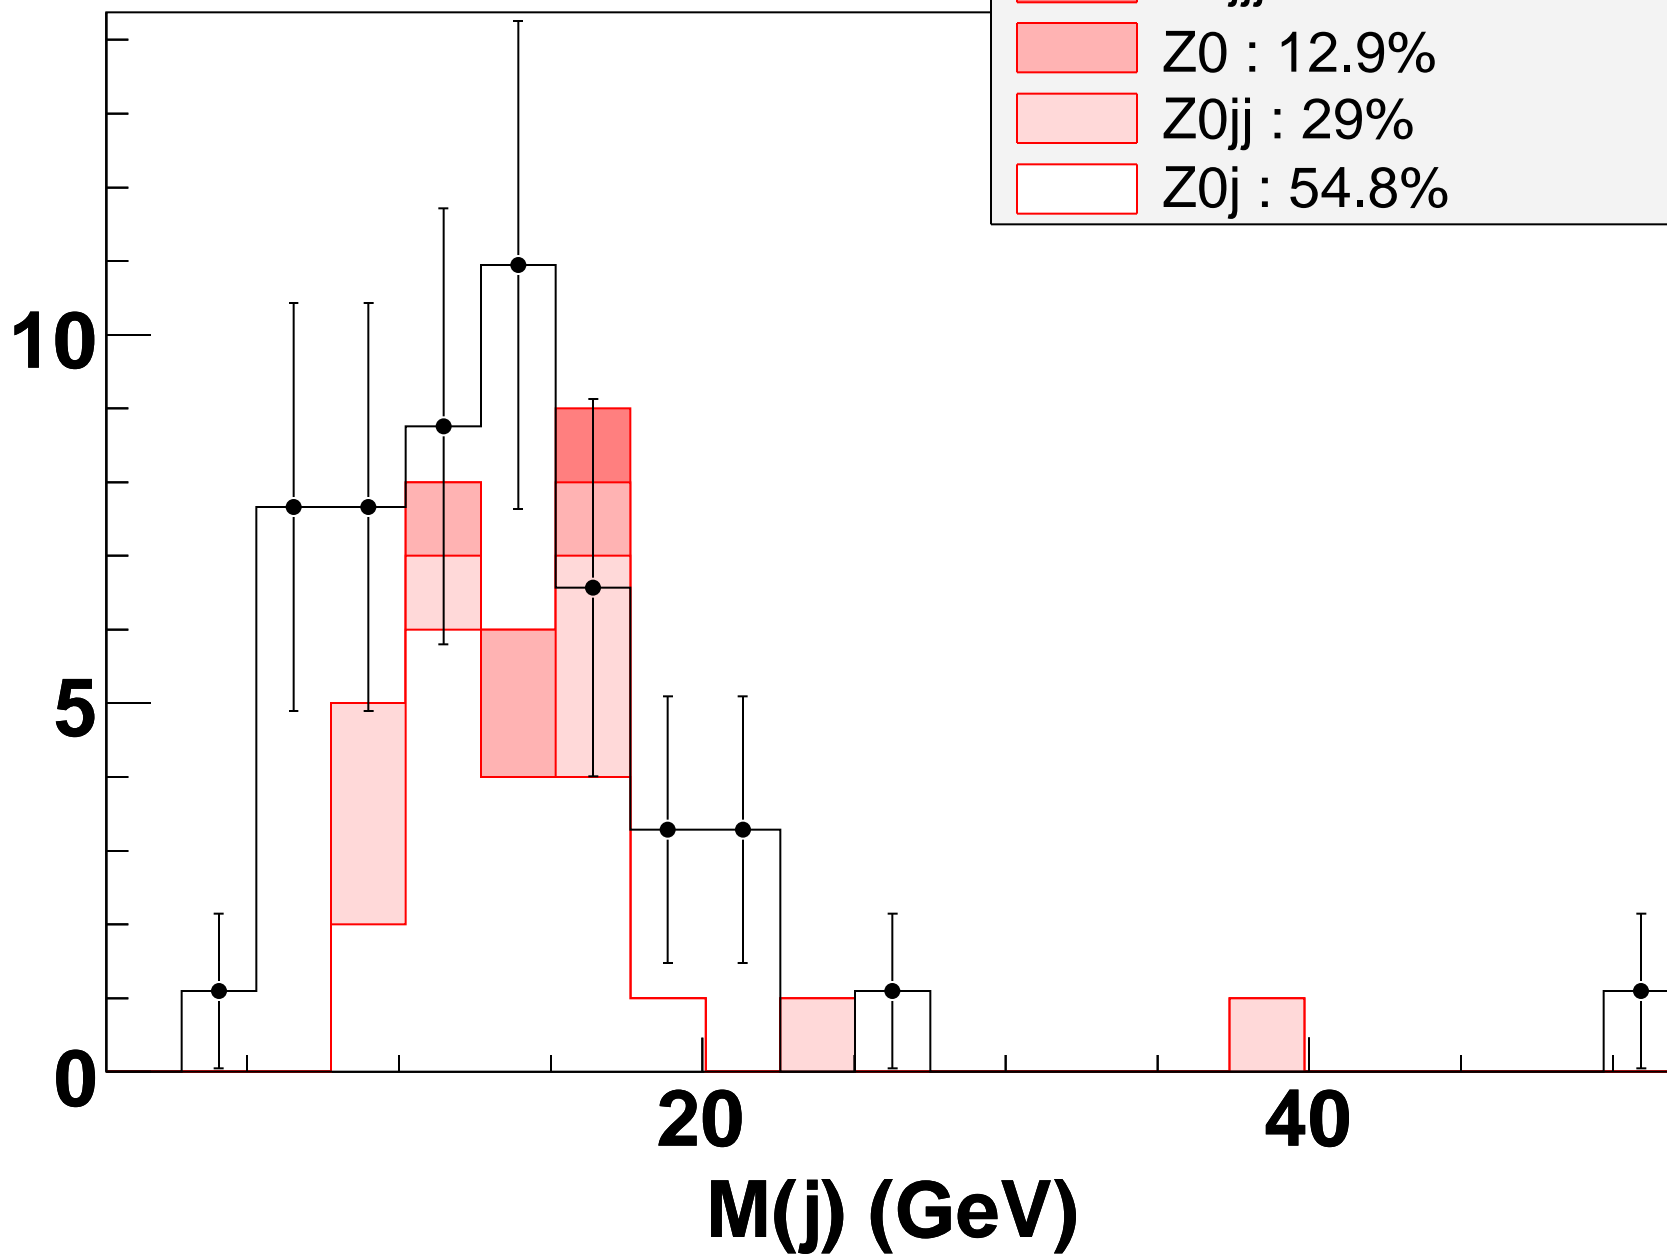

Number of Events

1j1mu+1ph

Number of Events

1j1mu+1ph

Number of Events

1j1mu+1ph

Number of Events

1j1mu+1ph

Number of Events

1j1mu+1ph

- Pythia_ref
- Z0jjj : 3.2%
- Z0 : 12.9%
- Z0jj : 29%
- Z0j : 54.8%

Number of Events

1j1mu+1ph