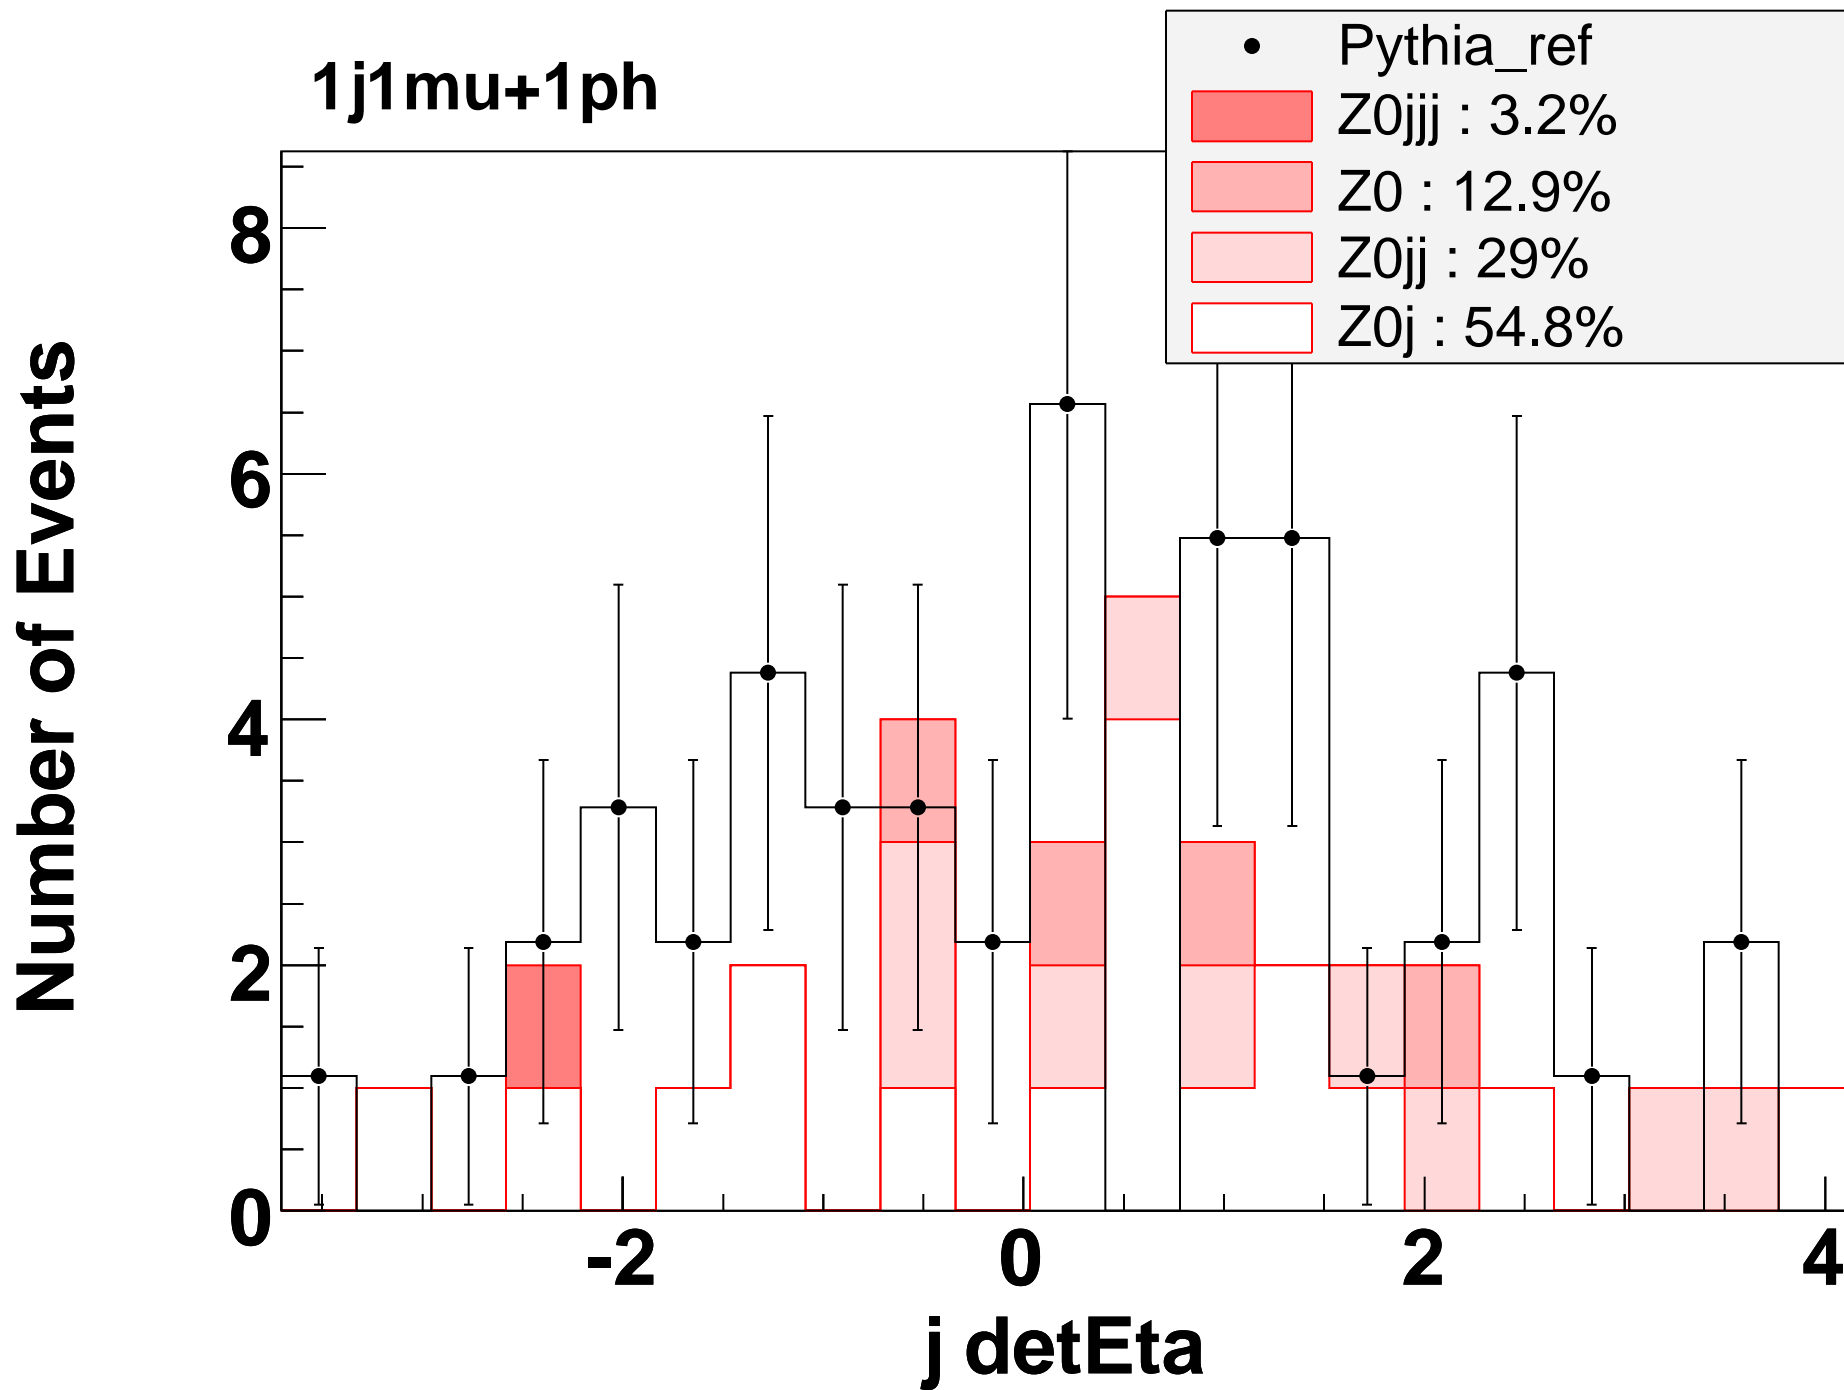

Number of Events

1j1mu+1ph

Number of Events

1j1mu+1ph

Number of Events

1j1mu+1ph

Number of Events

1j1mu+1ph

Number of Events

1j1mu+1ph

- Pythia_ref
- Z0jjj : 3.2%
- Z0 : 12.9%
- Z0jj : 29%
- Z0j : 54.8%

Number of Events

1j1mu+1ph