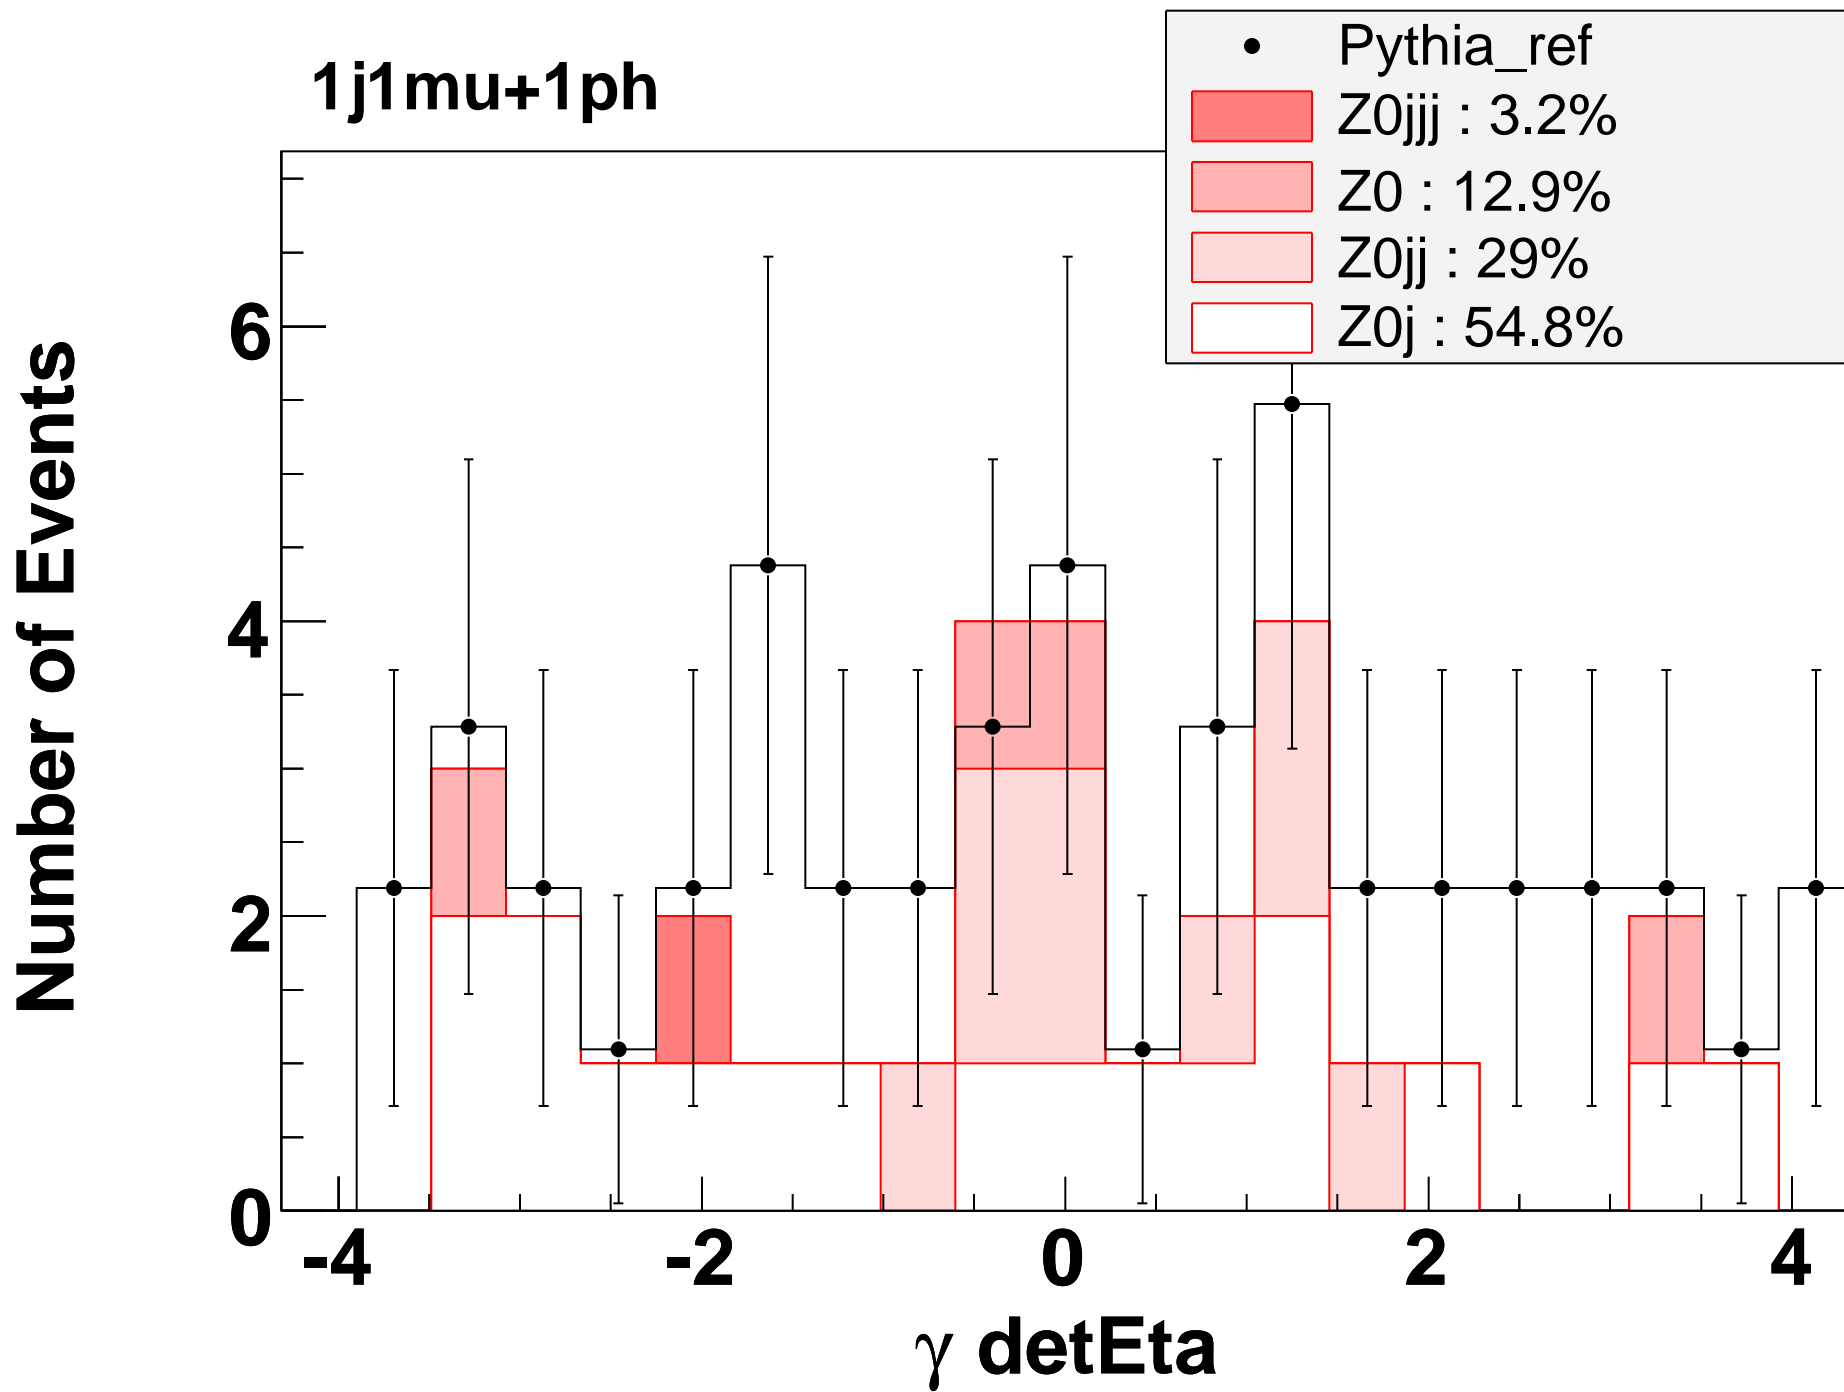

Number of Events

1j1mu+1ph

Number of Events

1j1mu+1ph

Number of Events

1j1mu+1ph

Number of Events

1j1mu+1ph

Number of Events

1j1mu+1ph

- Pythia_ref
- Z0jjj : 3.2%
- Z0 : 12.9%
- Z0jj : 29%
- Z0j : 54.8%

Number of Events

1j1mu+1ph