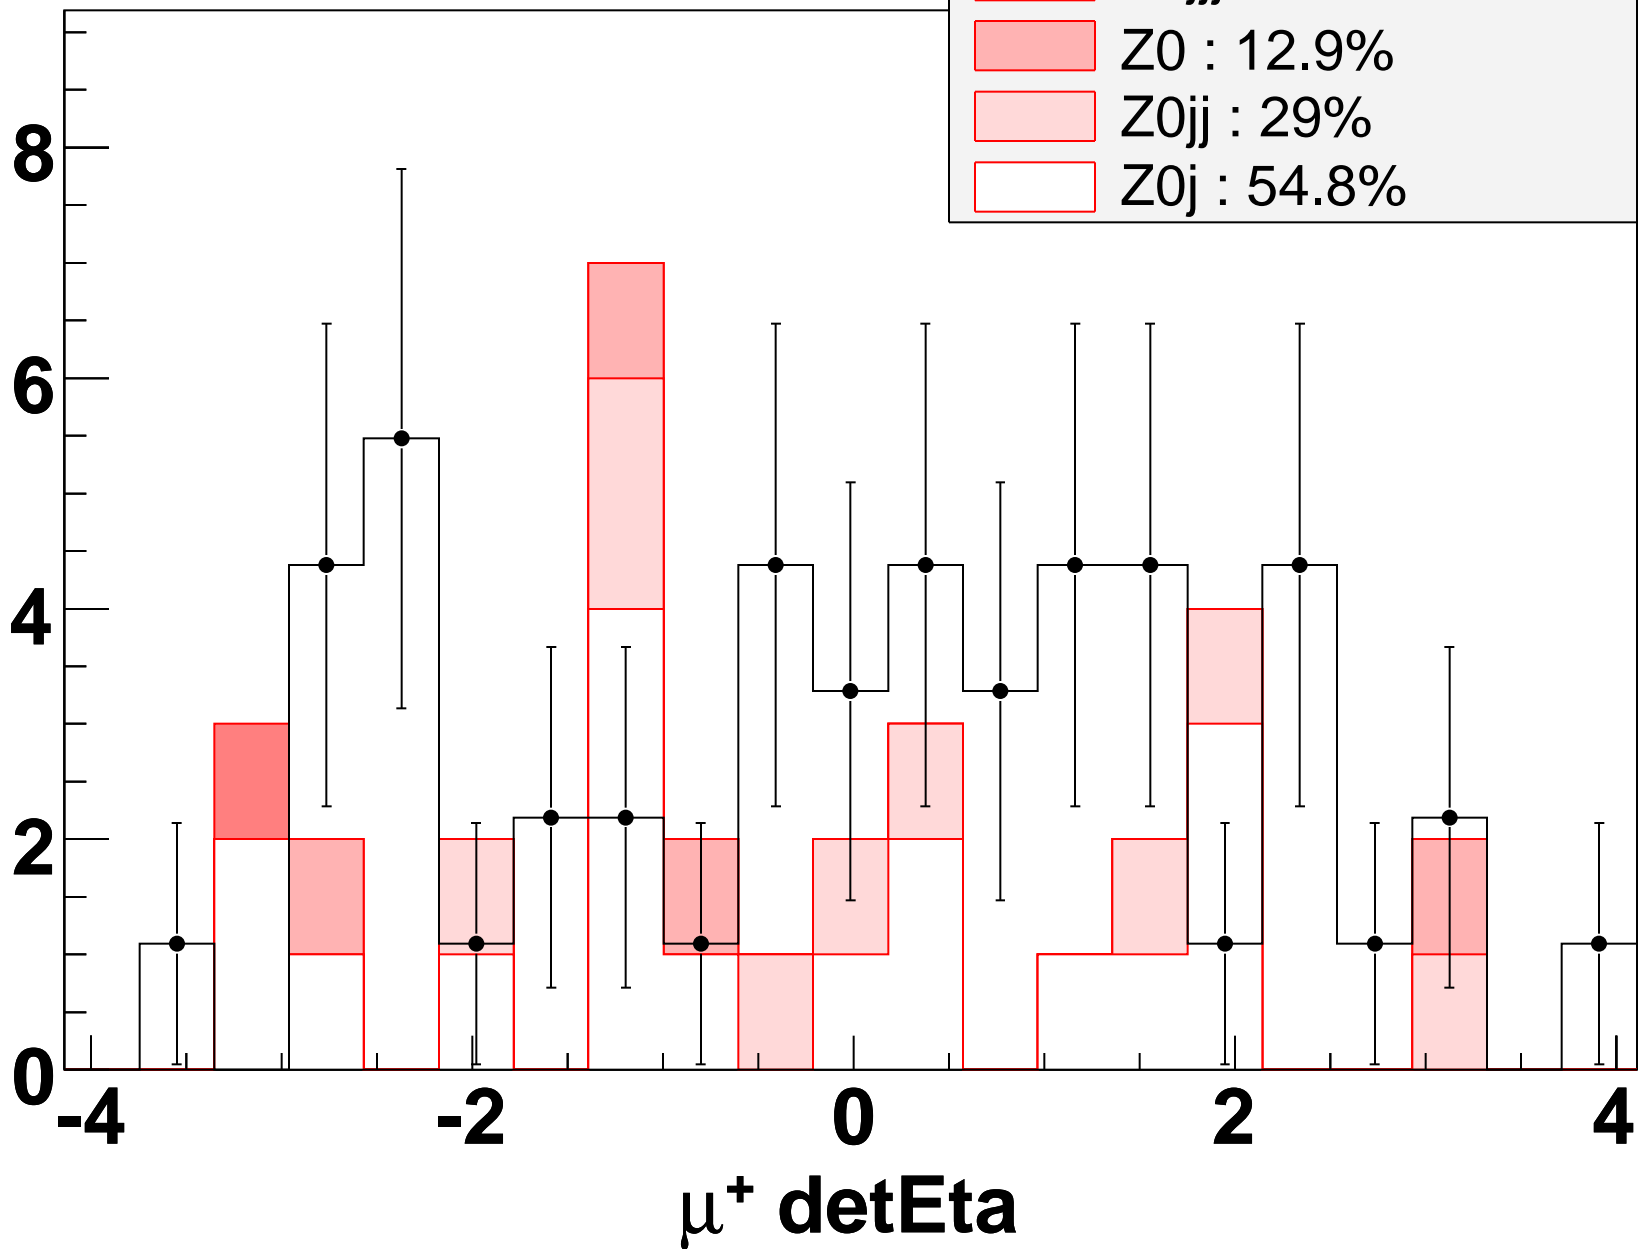

Number of Events

1j1mu+1ph

Number of Events

1j1mu+1ph

Number of Events

1j1mu+1ph

Number of Events

1j1mu+1ph

Number of Events

1j1mu+1ph

- Pythia_ref
- Z0jjj : 3.2%
- Z0 : 12.9%
- Z0jj : 29%
- Z0j : 54.8%

Number of Events

1j1mu+1ph