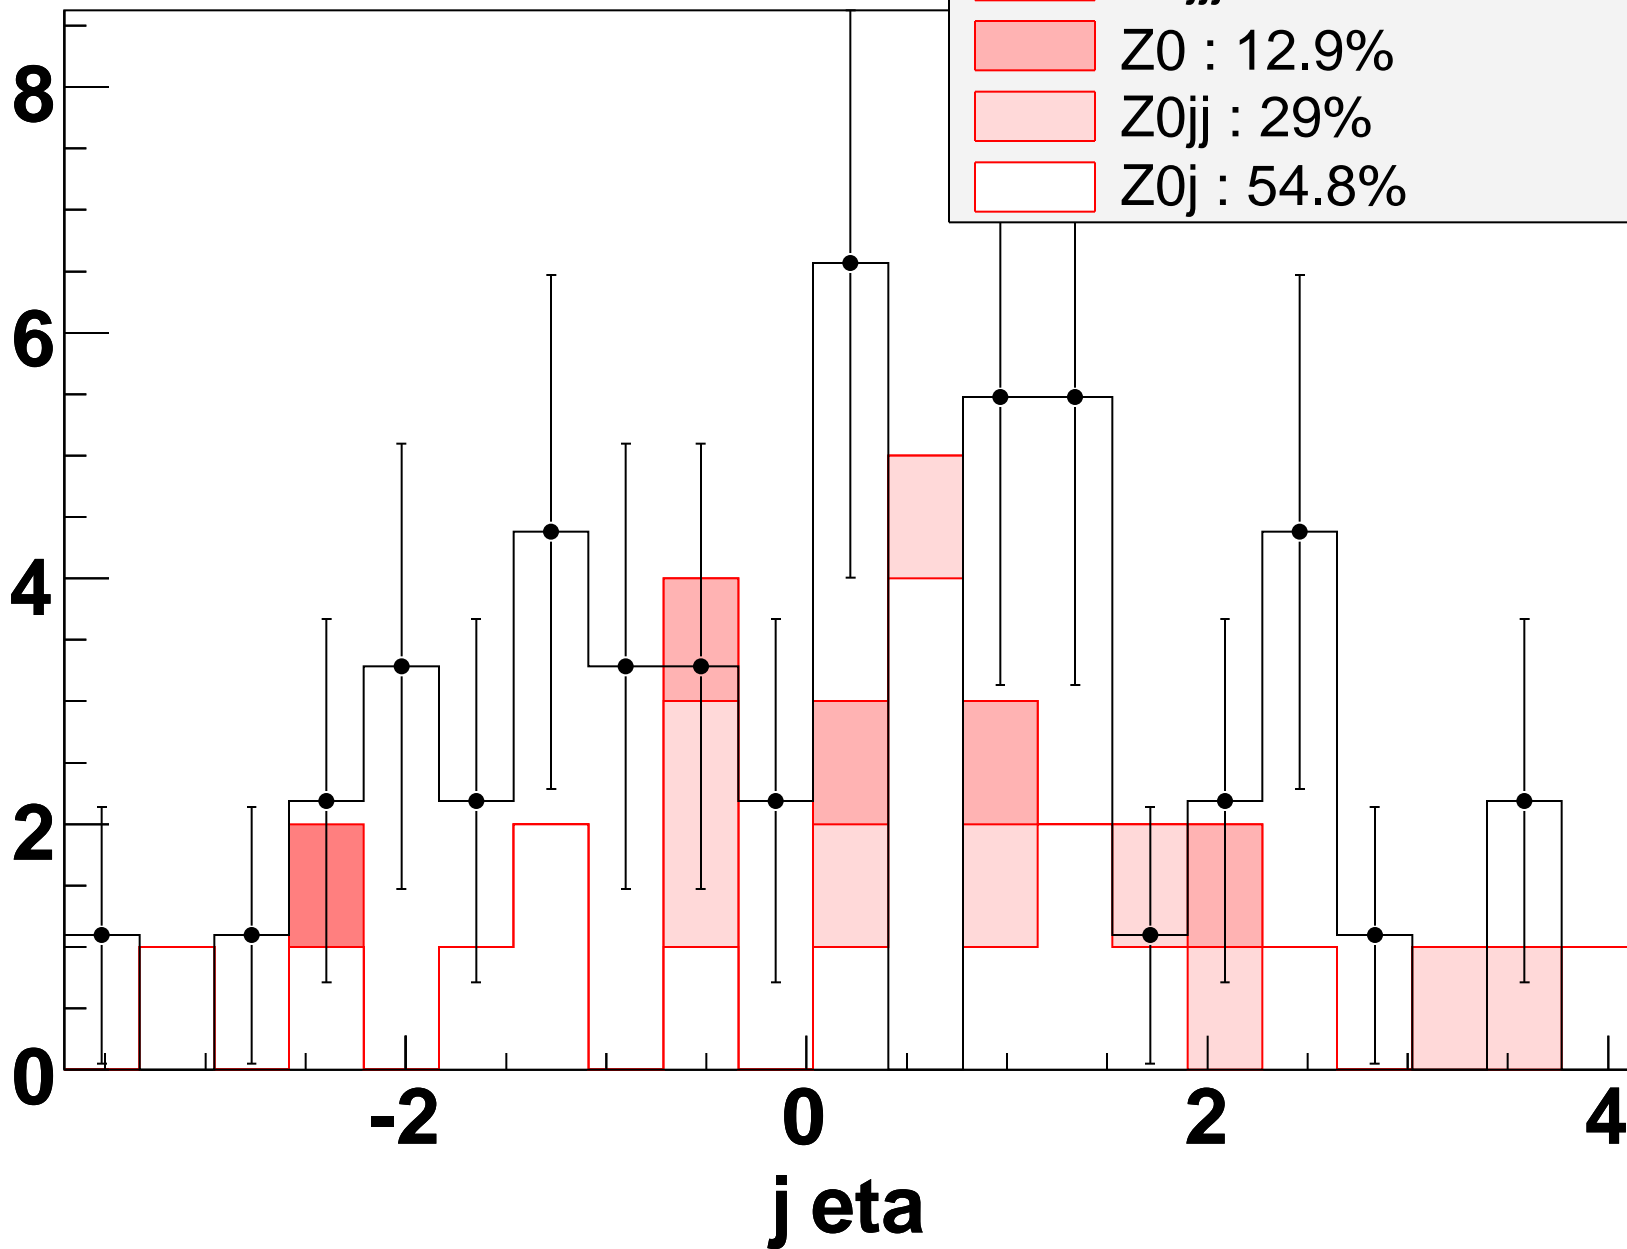

Number of Events

1j1mu+1ph

Number of Events

1j1mu+1ph

Number of Events

1j1mu+1ph

Number of Events

1j1mu+1ph

Number of Events

1j1mu+1ph

- Pythia_ref
- Z0jjj : 3.2%
- Z0 : 12.9%
- Z0jj : 29%
- Z0j : 54.8%

Number of Events

1j1mu+1ph