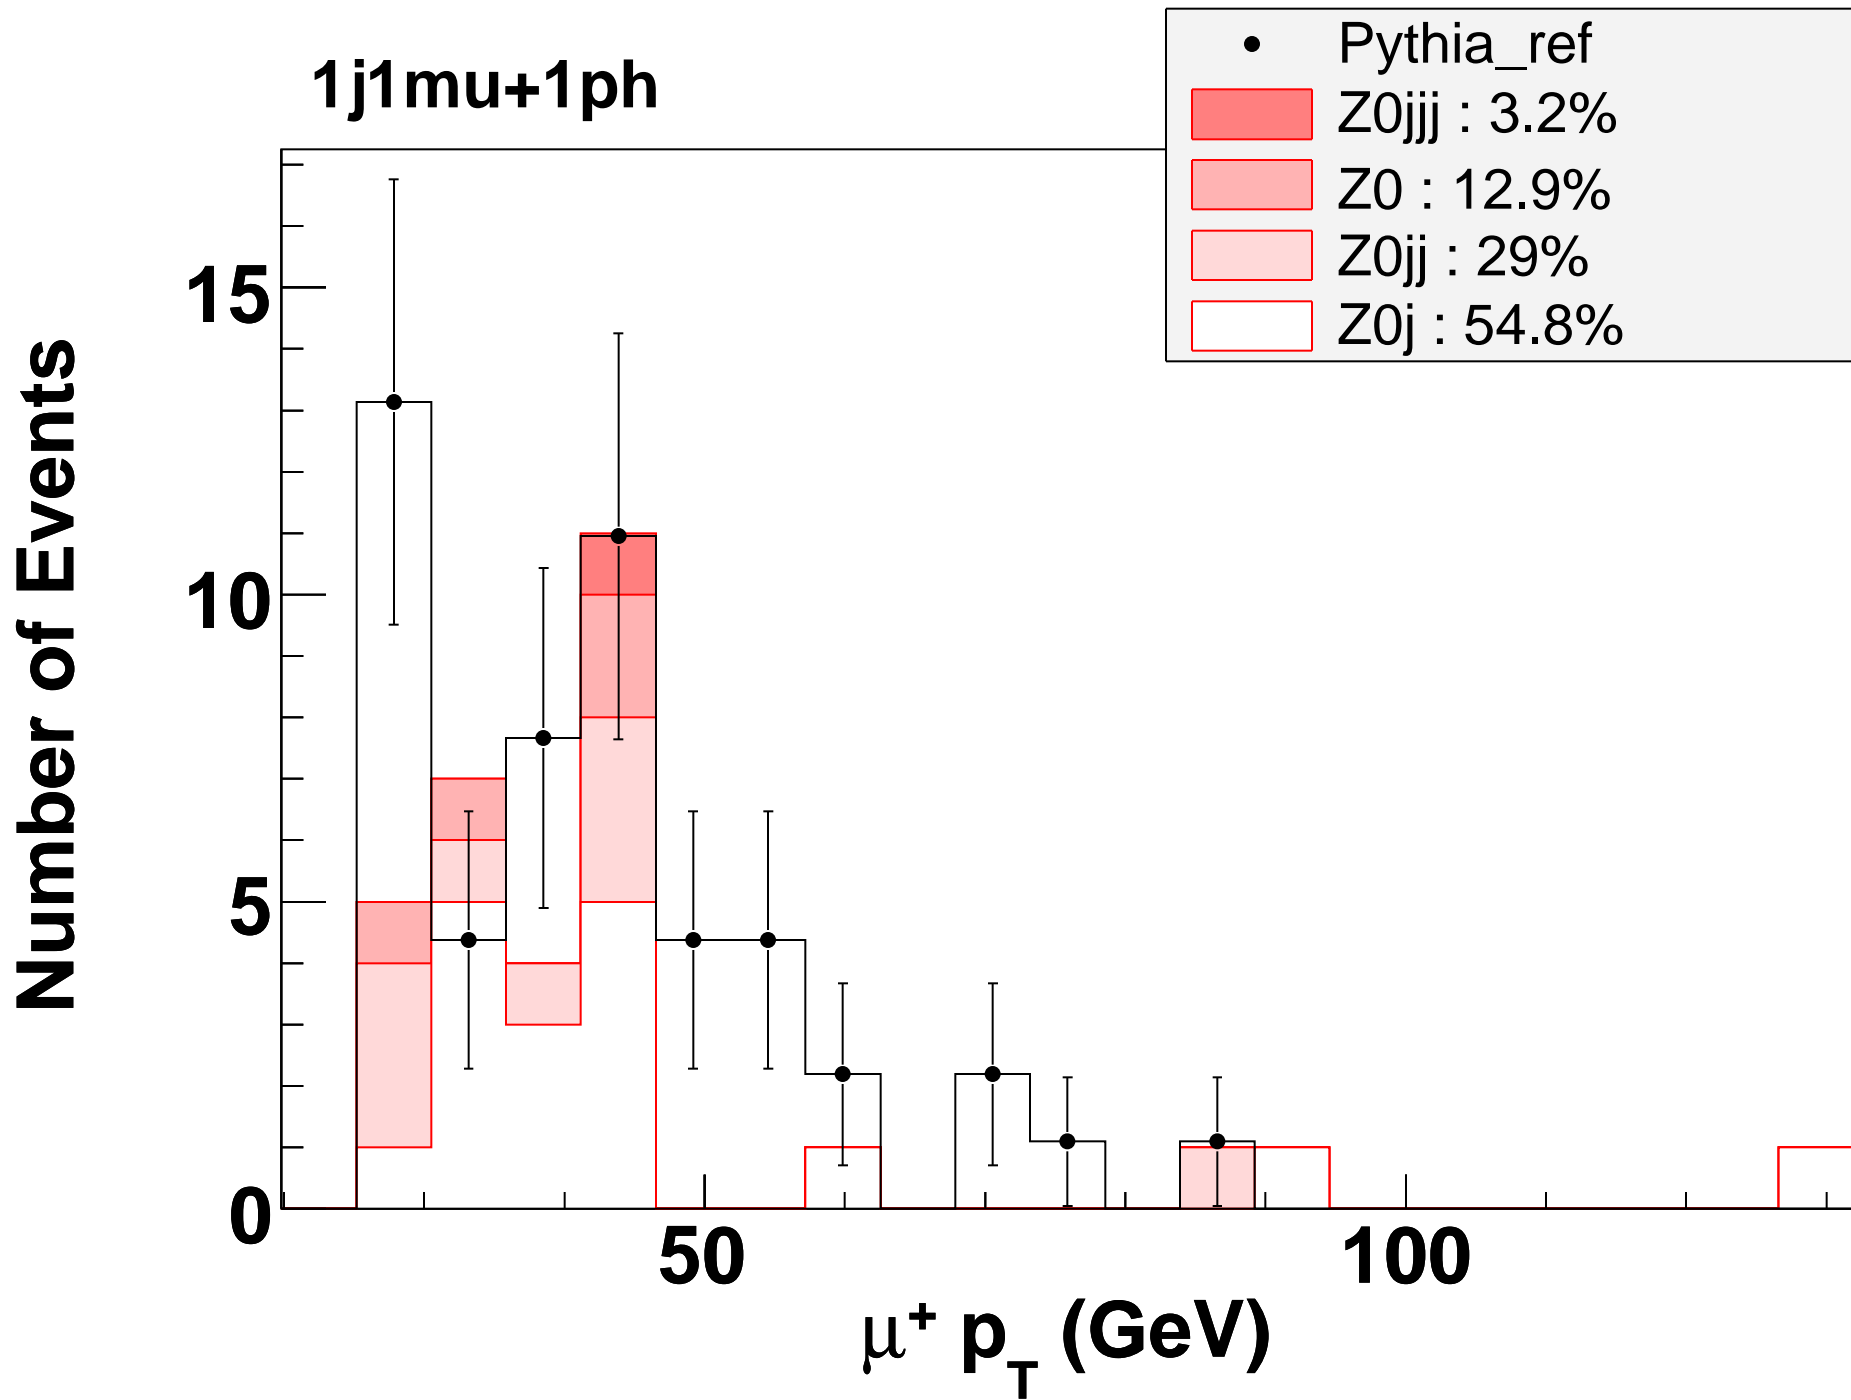

Number of Events

1j1mu+1ph

Number of Events

1j1mu+1ph

Number of Events

1j1mu+1ph

Number of Events

1j1mu+1ph

Number of Events

1j1mu+1ph

- Pythia_ref
- Z0jjj : 3.2%
- Z0 : 12.9%
- Z0jj : 29%
- Z0j : 54.8%

Number of Events

1j1mu+1ph