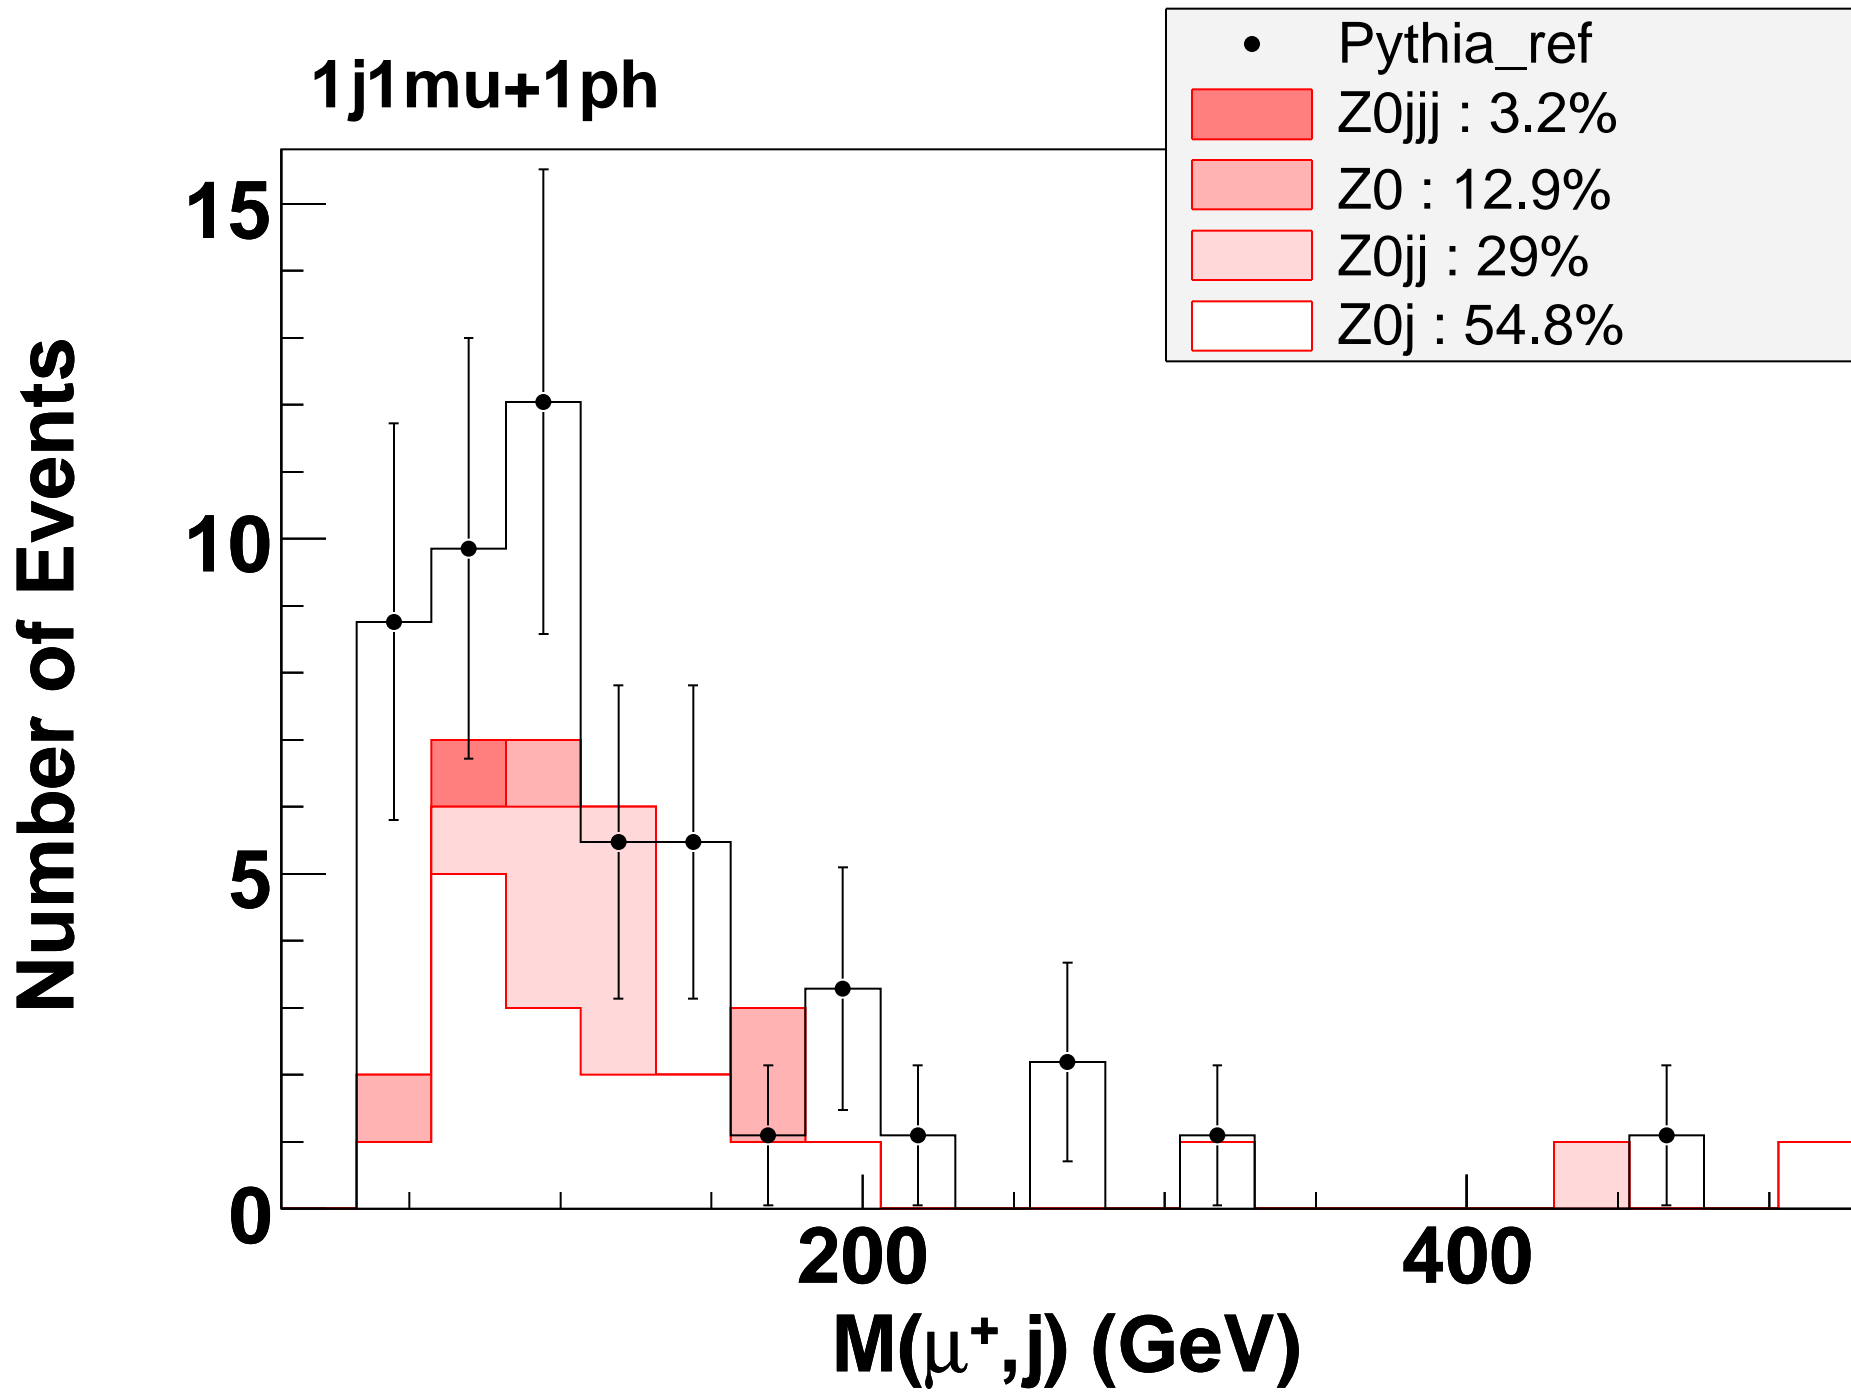

Number of Events

1j1mu+1ph

Number of Events

1j1mu+1ph

Number of Events

1j1mu+1ph

Number of Events

1j1mu+1ph

Number of Events

1j1mu+1ph

- Pythia_ref
- Z0jjj : 3.2%
- Z0 : 12.9%
- Z0jj : 29%
- Z0j : 54.8%

Number of Events

1j1mu+1ph