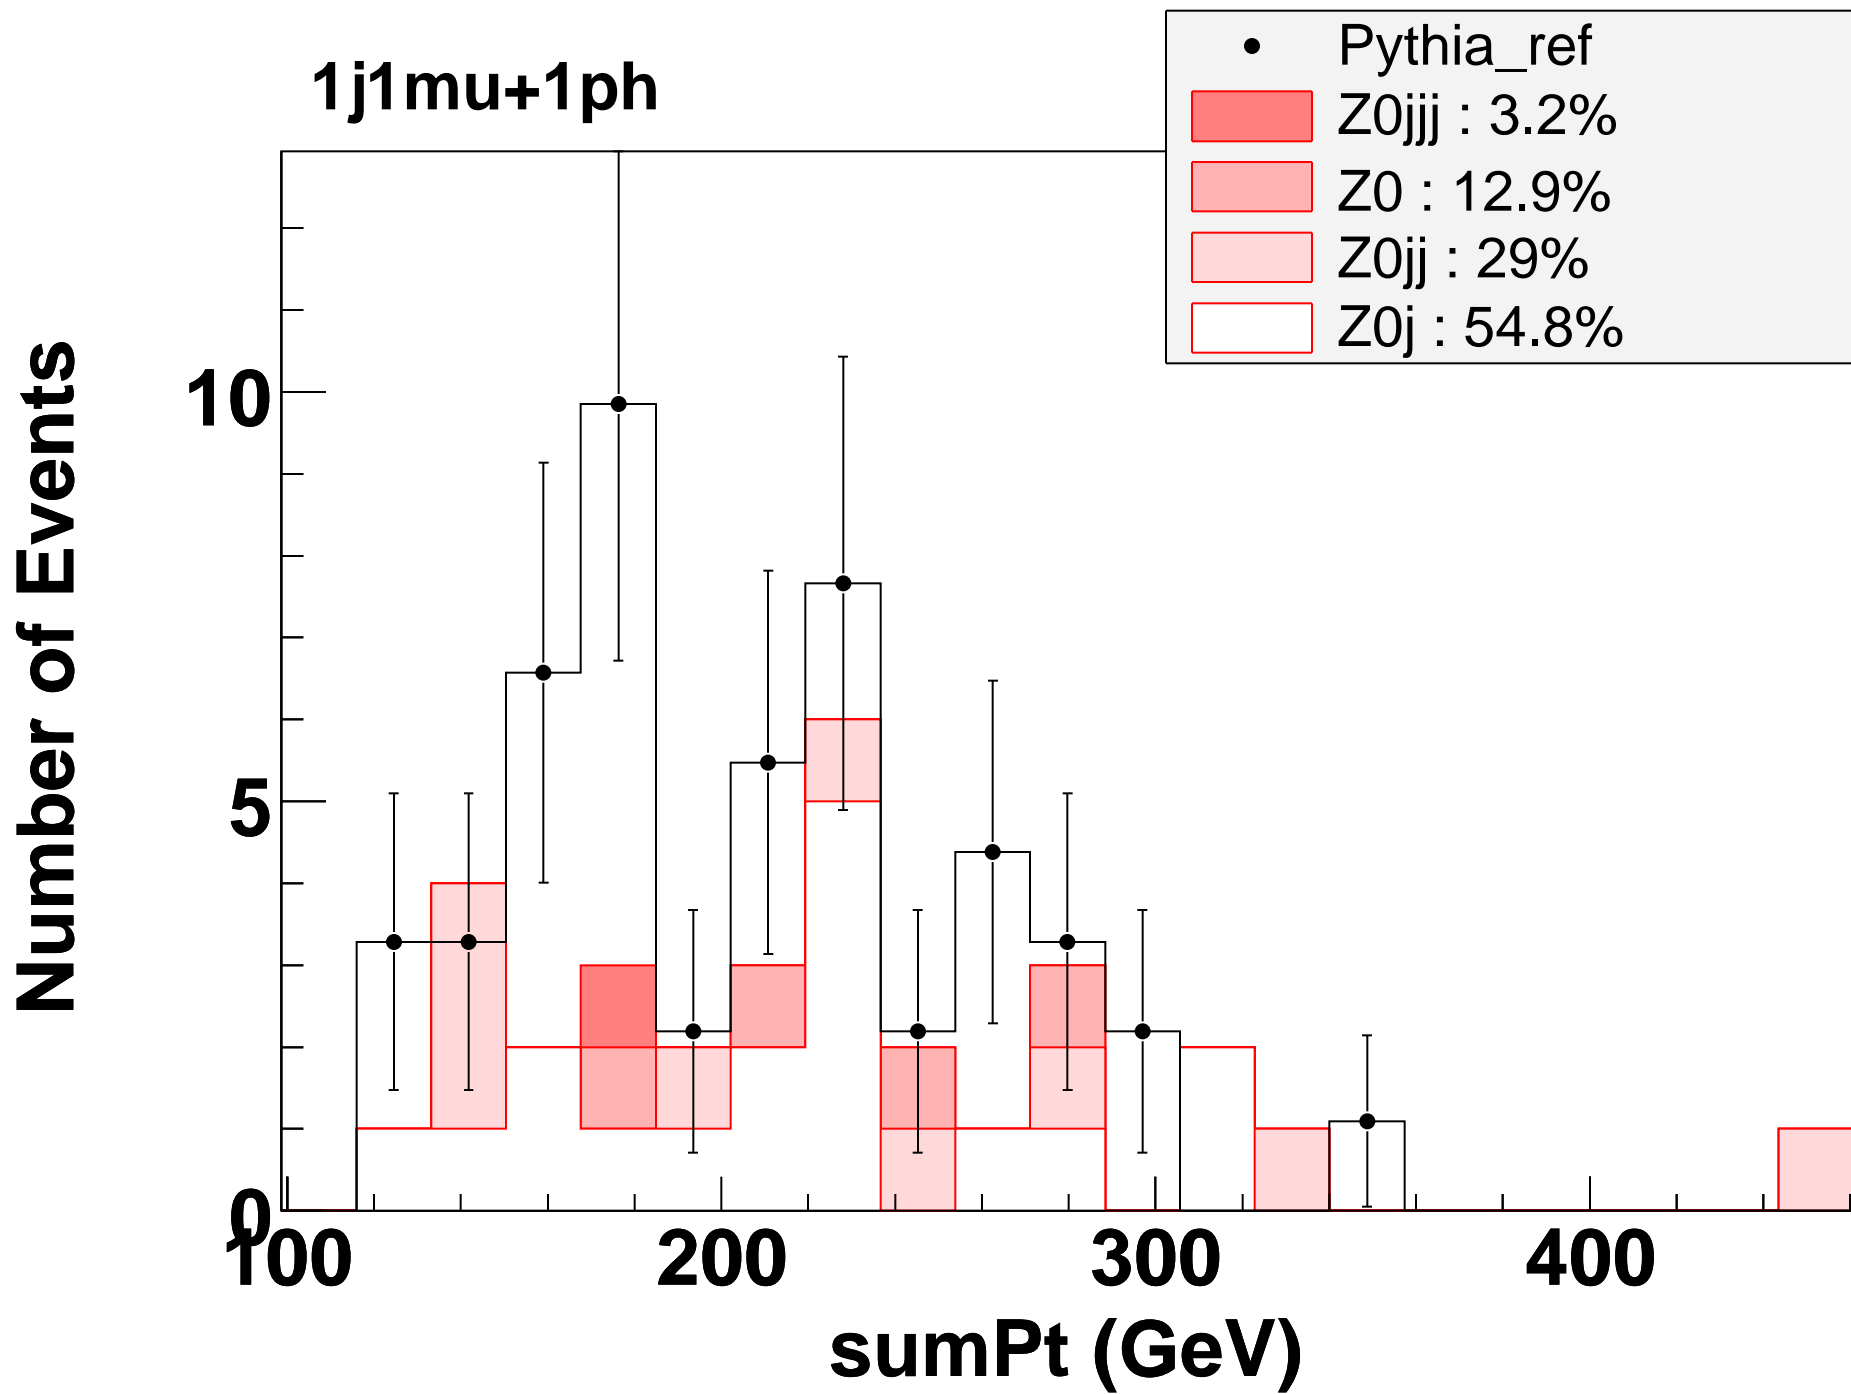

Number of Events

1j1mu+1ph

Number of Events

1j1mu+1ph

Number of Events

1j1mu+1ph

Number of Events

1j1mu+1ph

Number of Events

1j1mu+1ph

- Pythia_ref
- Z0jjj : 3.2%
- Z0 : 12.9%
- Z0jj : 29%
- Z0j : 54.8%

Number of Events

1j1mu+1ph