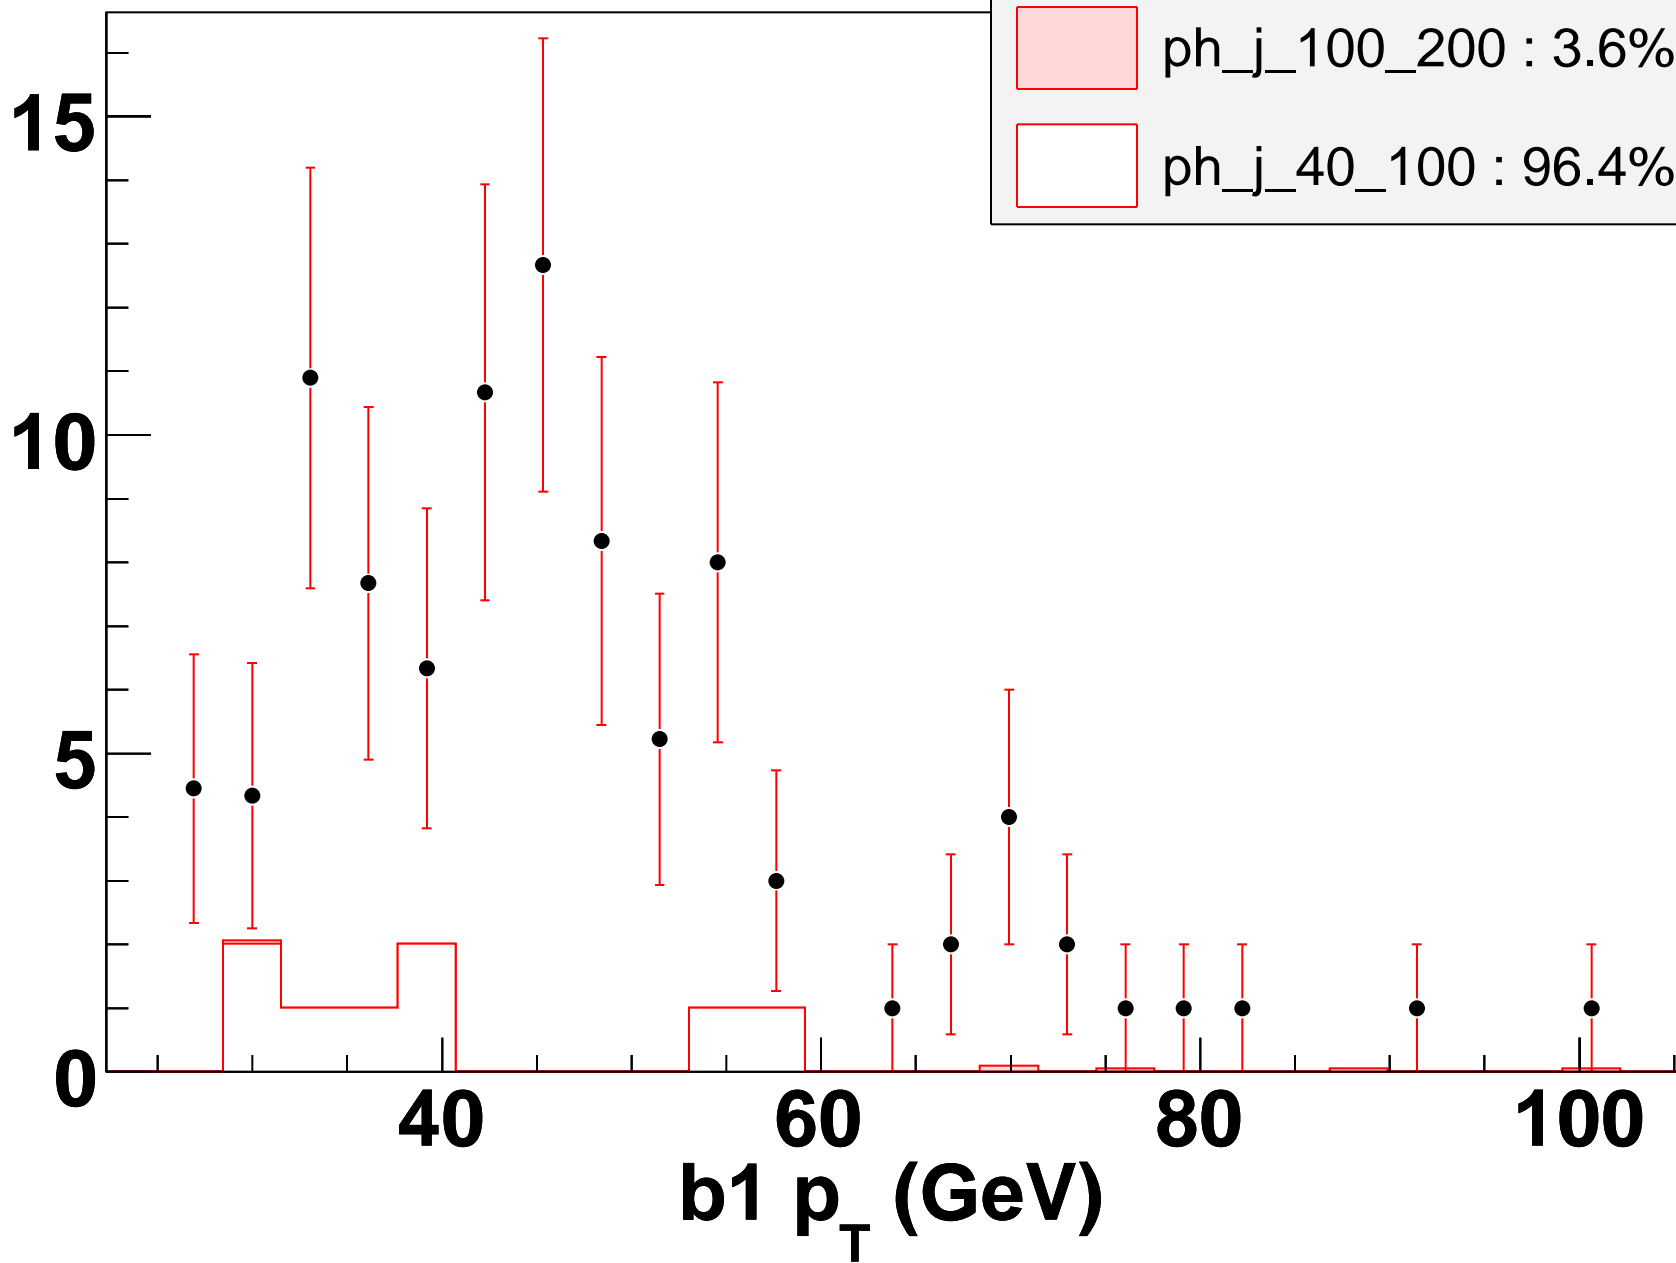

Number of Events

2b

• MadGraph

ph_j_100_200 : 3.6%

ph_j_40_100 : 96.4%

Number of Events

2b

Number of Events

2b

• MadGraph

ph_j_100_200 : 3.6%

ph_j_40_100 : 96.4%

Number of Events

Number of Events

Number of Events

2b

Number of Events

2b

Number of Events

2b

Number of Events

2b

Number of Events

2b