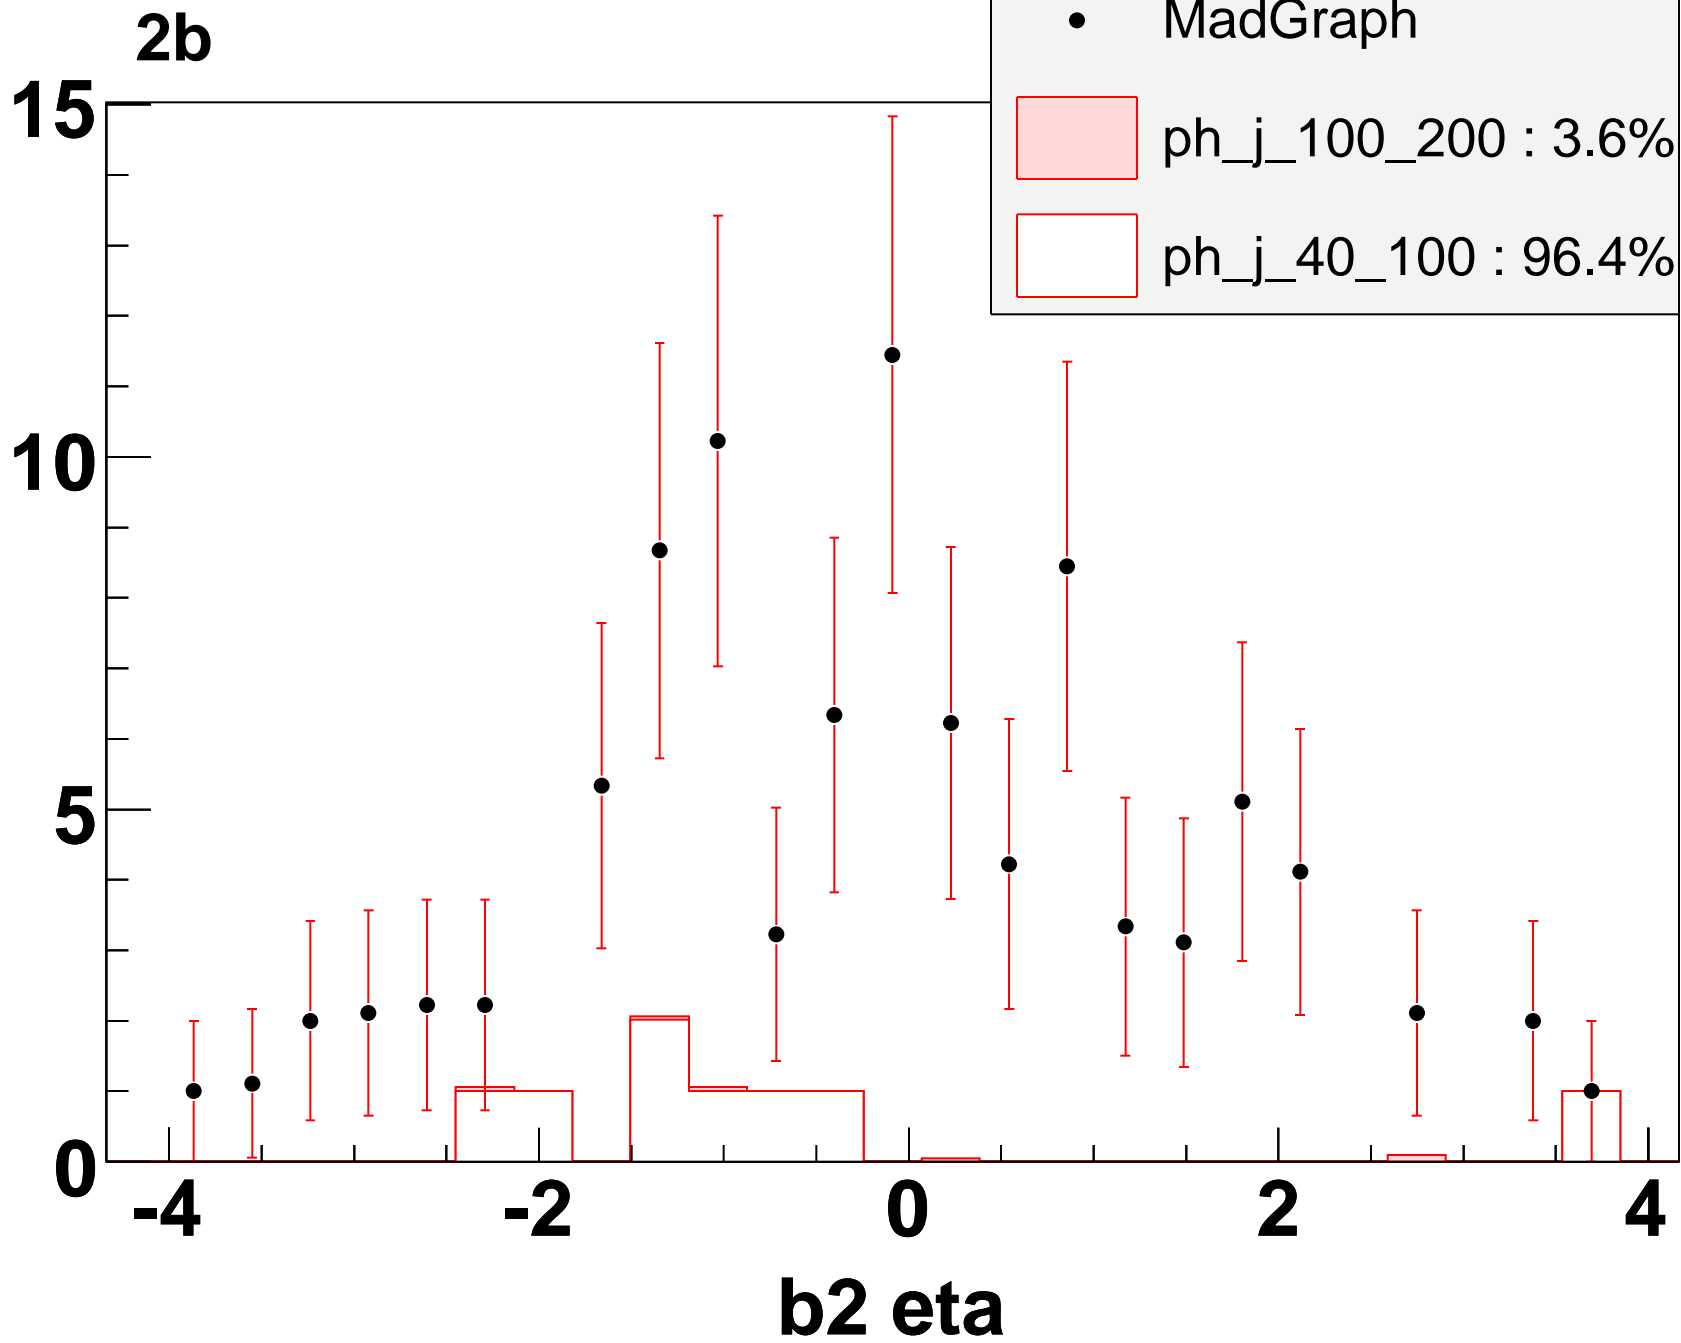

Number of Events

2b

• MadGraph

ph_j_100_200 : 3.6%

ph_j_40_100 : 96.4%

Number of Events

2b

Number of Events

2b

• MadGraph

ph_j_100_200 : 3.6%

ph_j_40_100 : 96.4%

Number of Events

Number of Events

Number of Events

2b

Number of Events

2b

Number of Events

2b

Number of Events

2b

Number of Events

2b