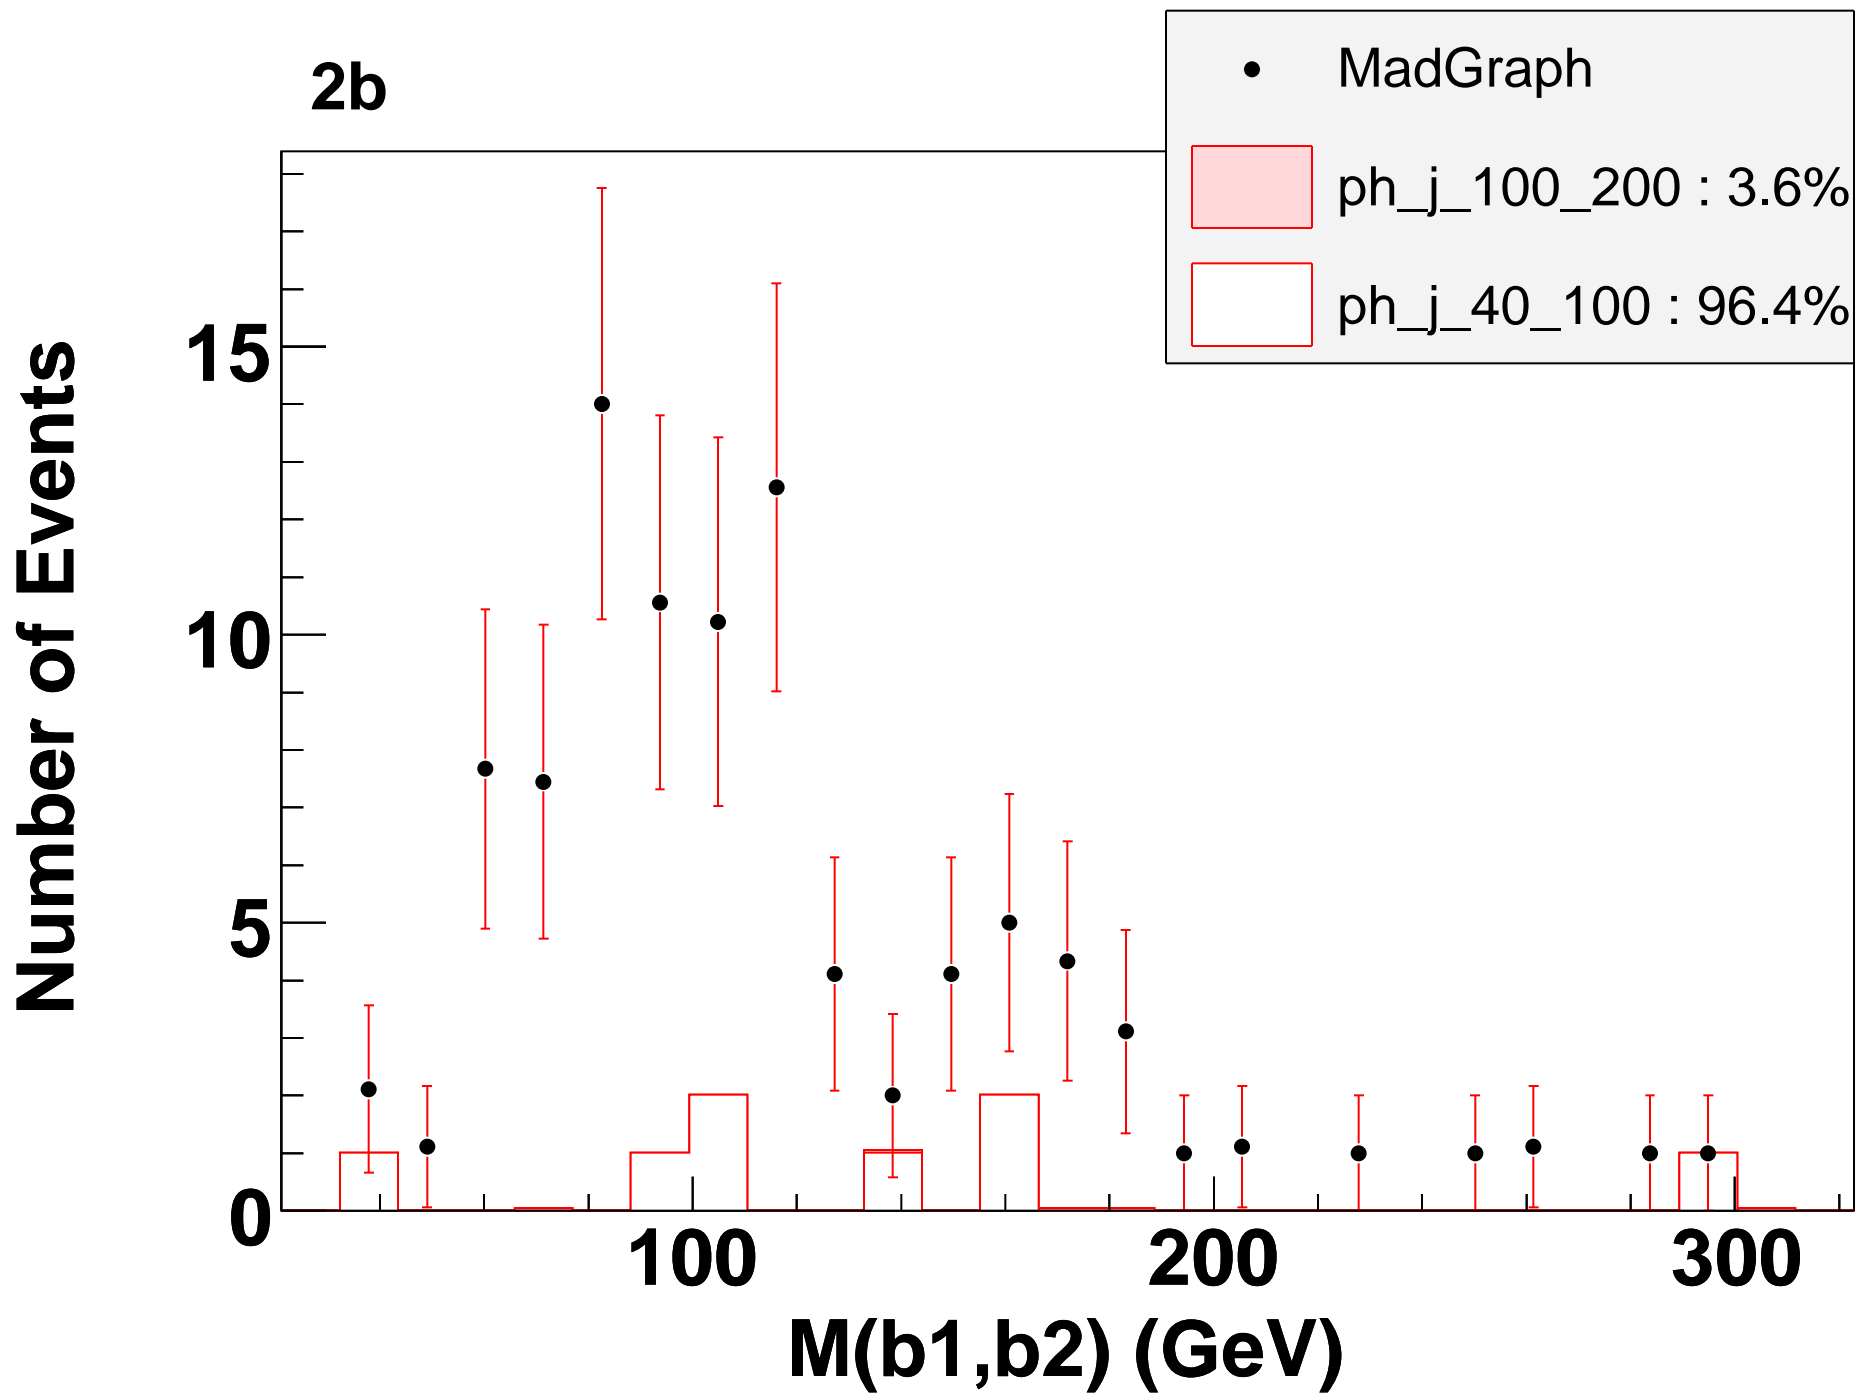

Number of Events

2b

• MadGraph

ph_j_100_200 : 3.6%

ph_j_40_100 : 96.4%

Number of Events

2b

Number of Events

2b

• MadGraph

ph_j_100_200 : 3.6%

ph_j_40_100 : 96.4%

Number of Events

Number of Events

Number of Events

2b

Number of Events

2b

Number of Events

2b

Number of Events

2b

Number of Events

2b