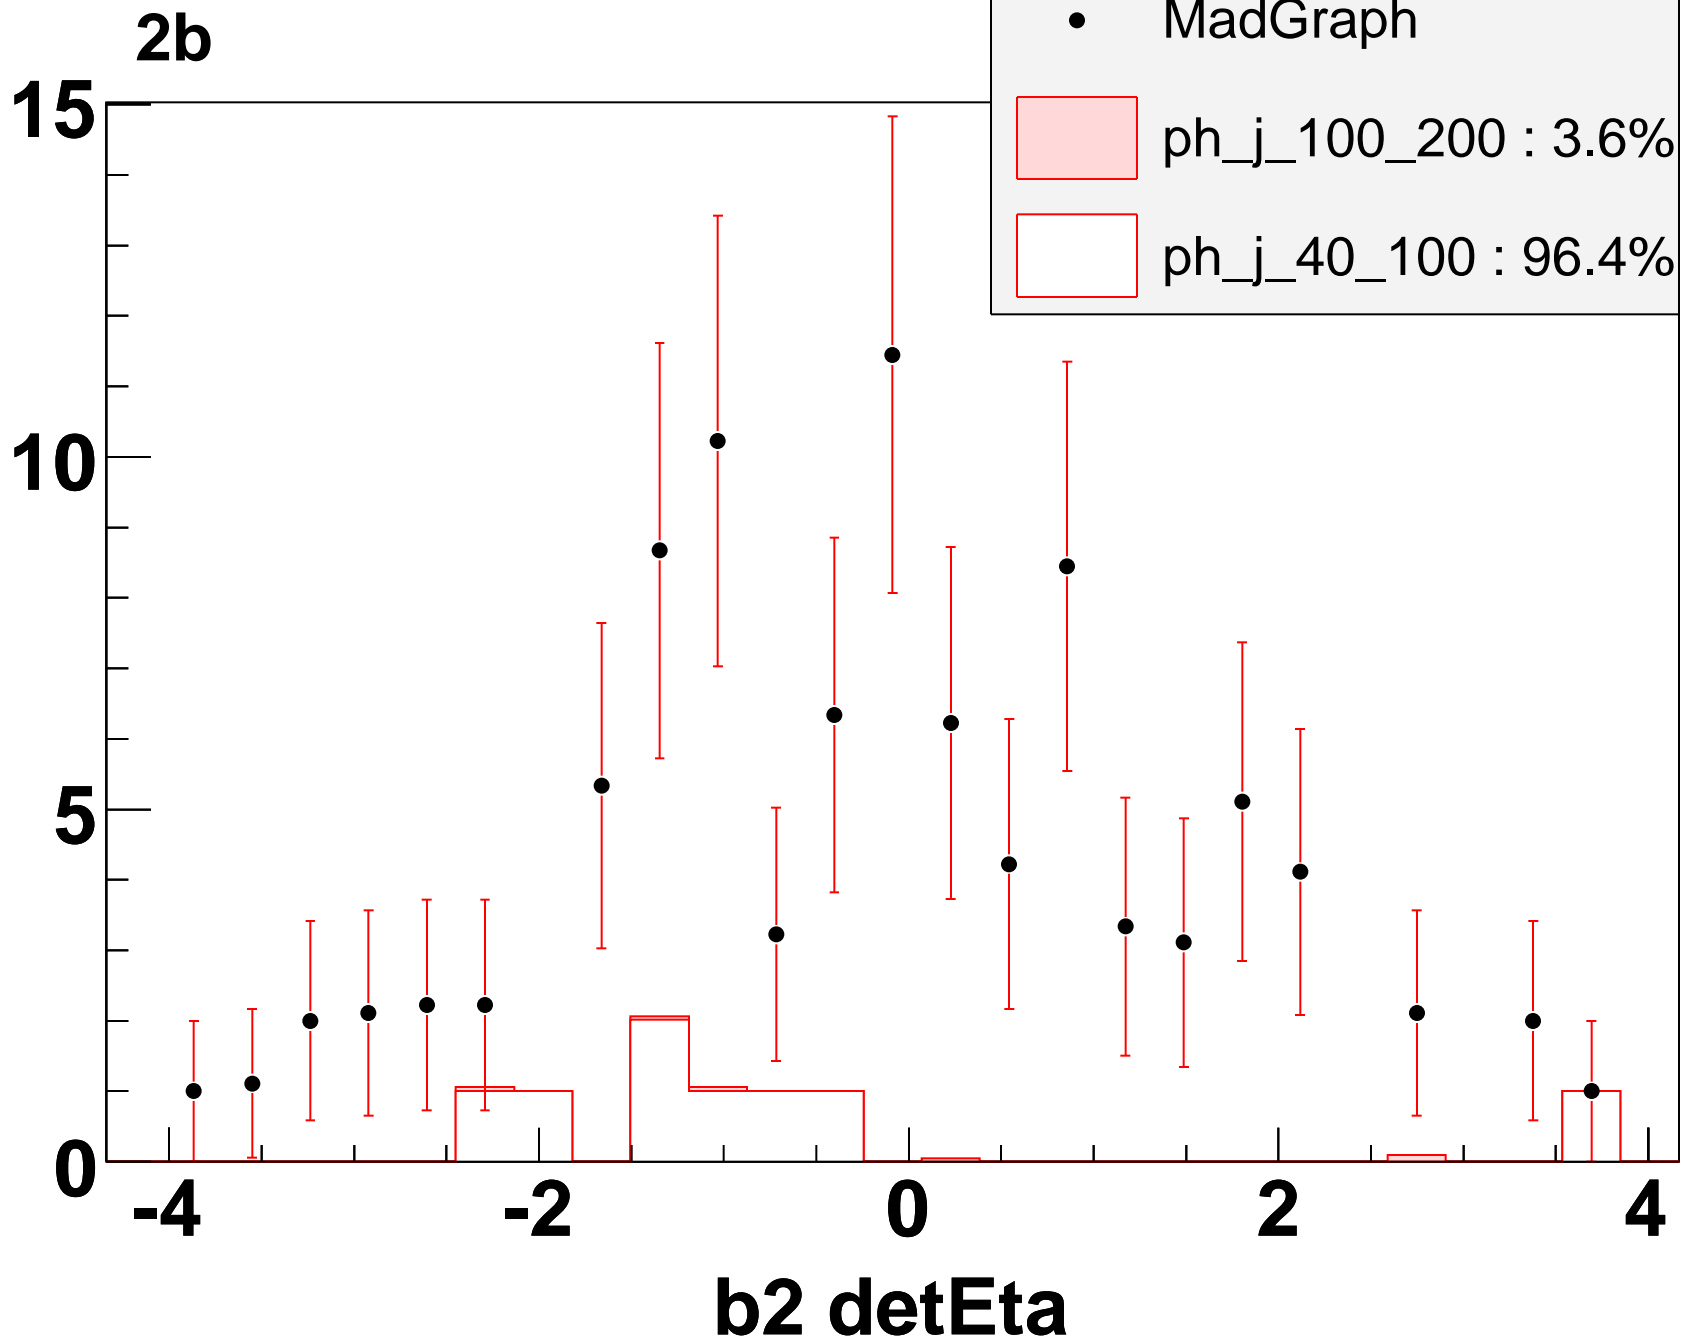

Number of Events

2b

• MadGraph

ph_j_100_200 : 3.6%

ph_j_40_100 : 96.4%

Number of Events

2b

Number of Events

2b

• MadGraph

ph_j_100_200 : 3.6%

ph_j_40_100 : 96.4%

Number of Events

Number of Events

Number of Events

2b

Number of Events

2b

Number of Events

2b

Number of Events

2b

Number of Events

2b