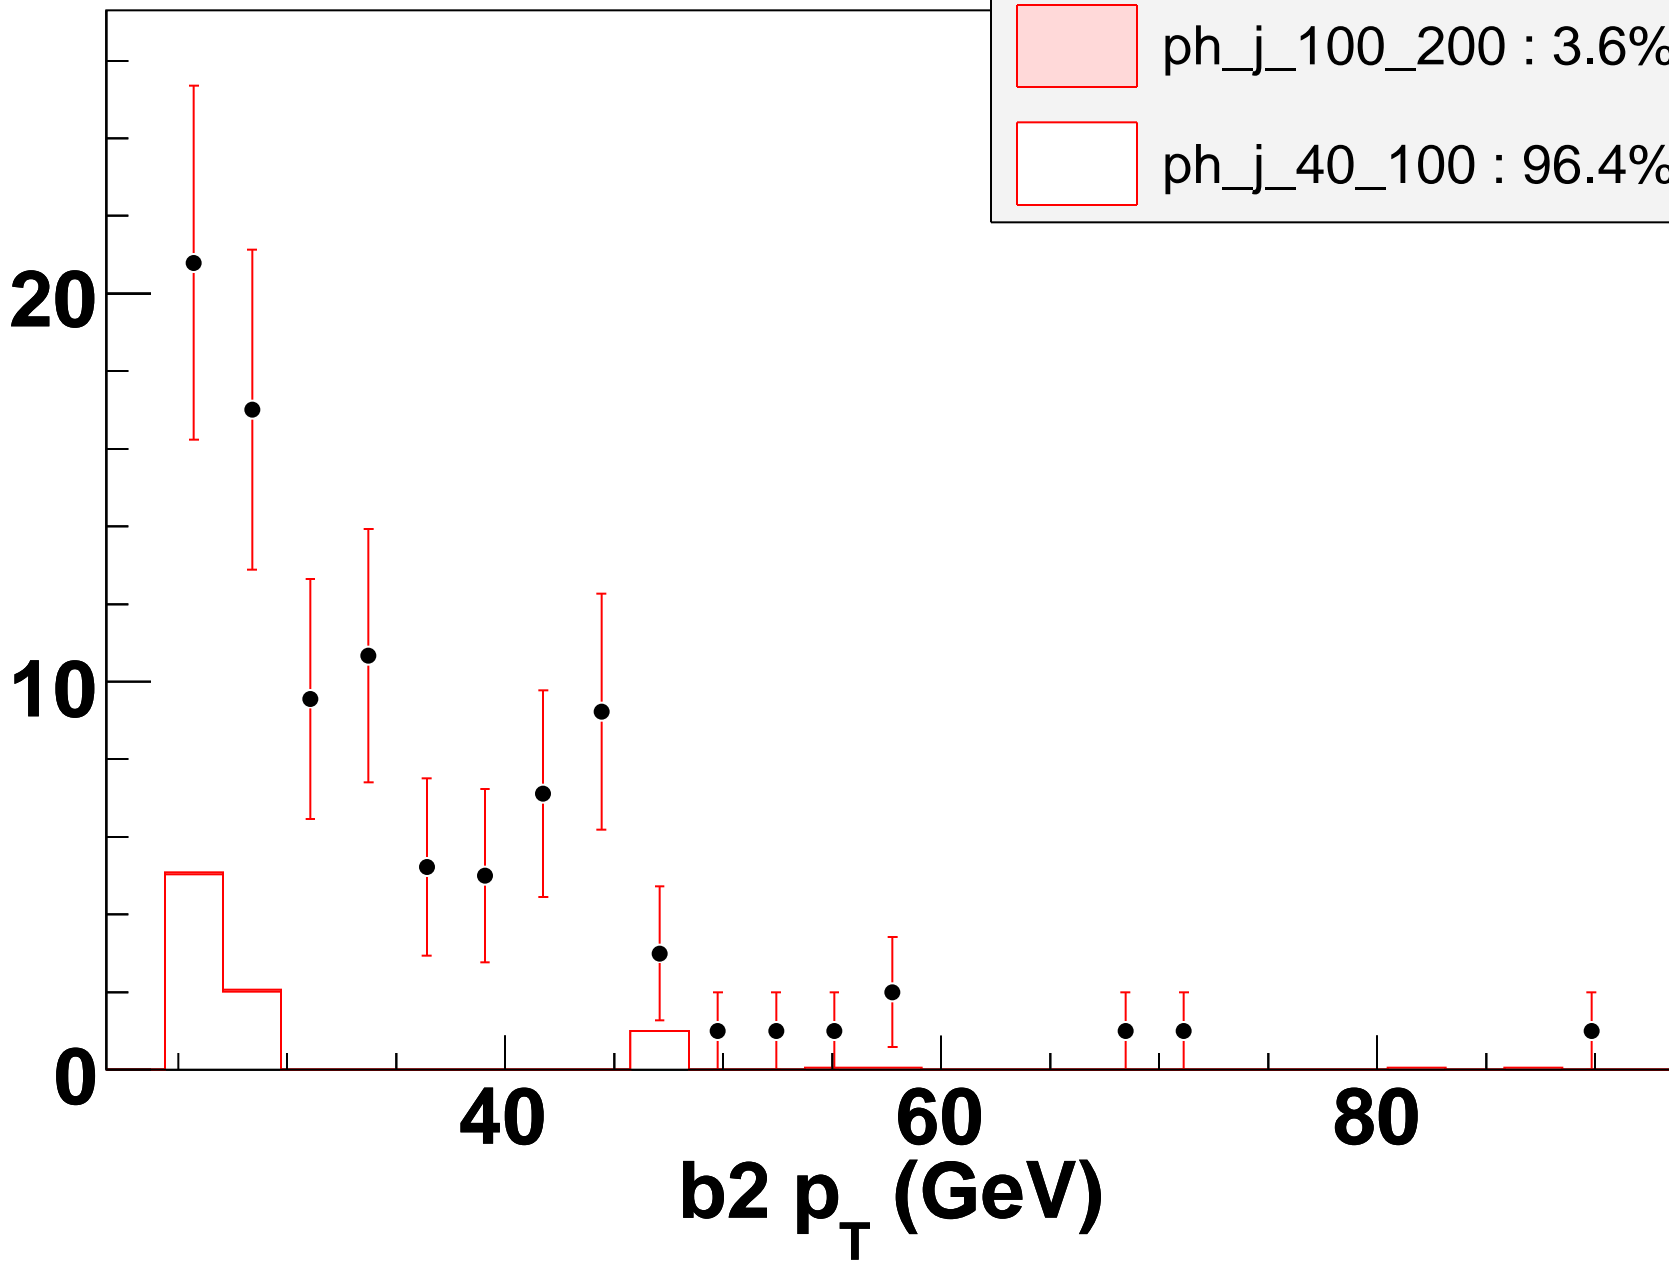

Number of Events

2b

• MadGraph

ph_j_100_200 : 3.6%

ph_j_40_100 : 96.4%

Number of Events

2b

Number of Events

2b

• MadGraph

ph_j_100_200 : 3.6%

ph_j_40_100 : 96.4%

Number of Events

Number of Events

Number of Events

2b