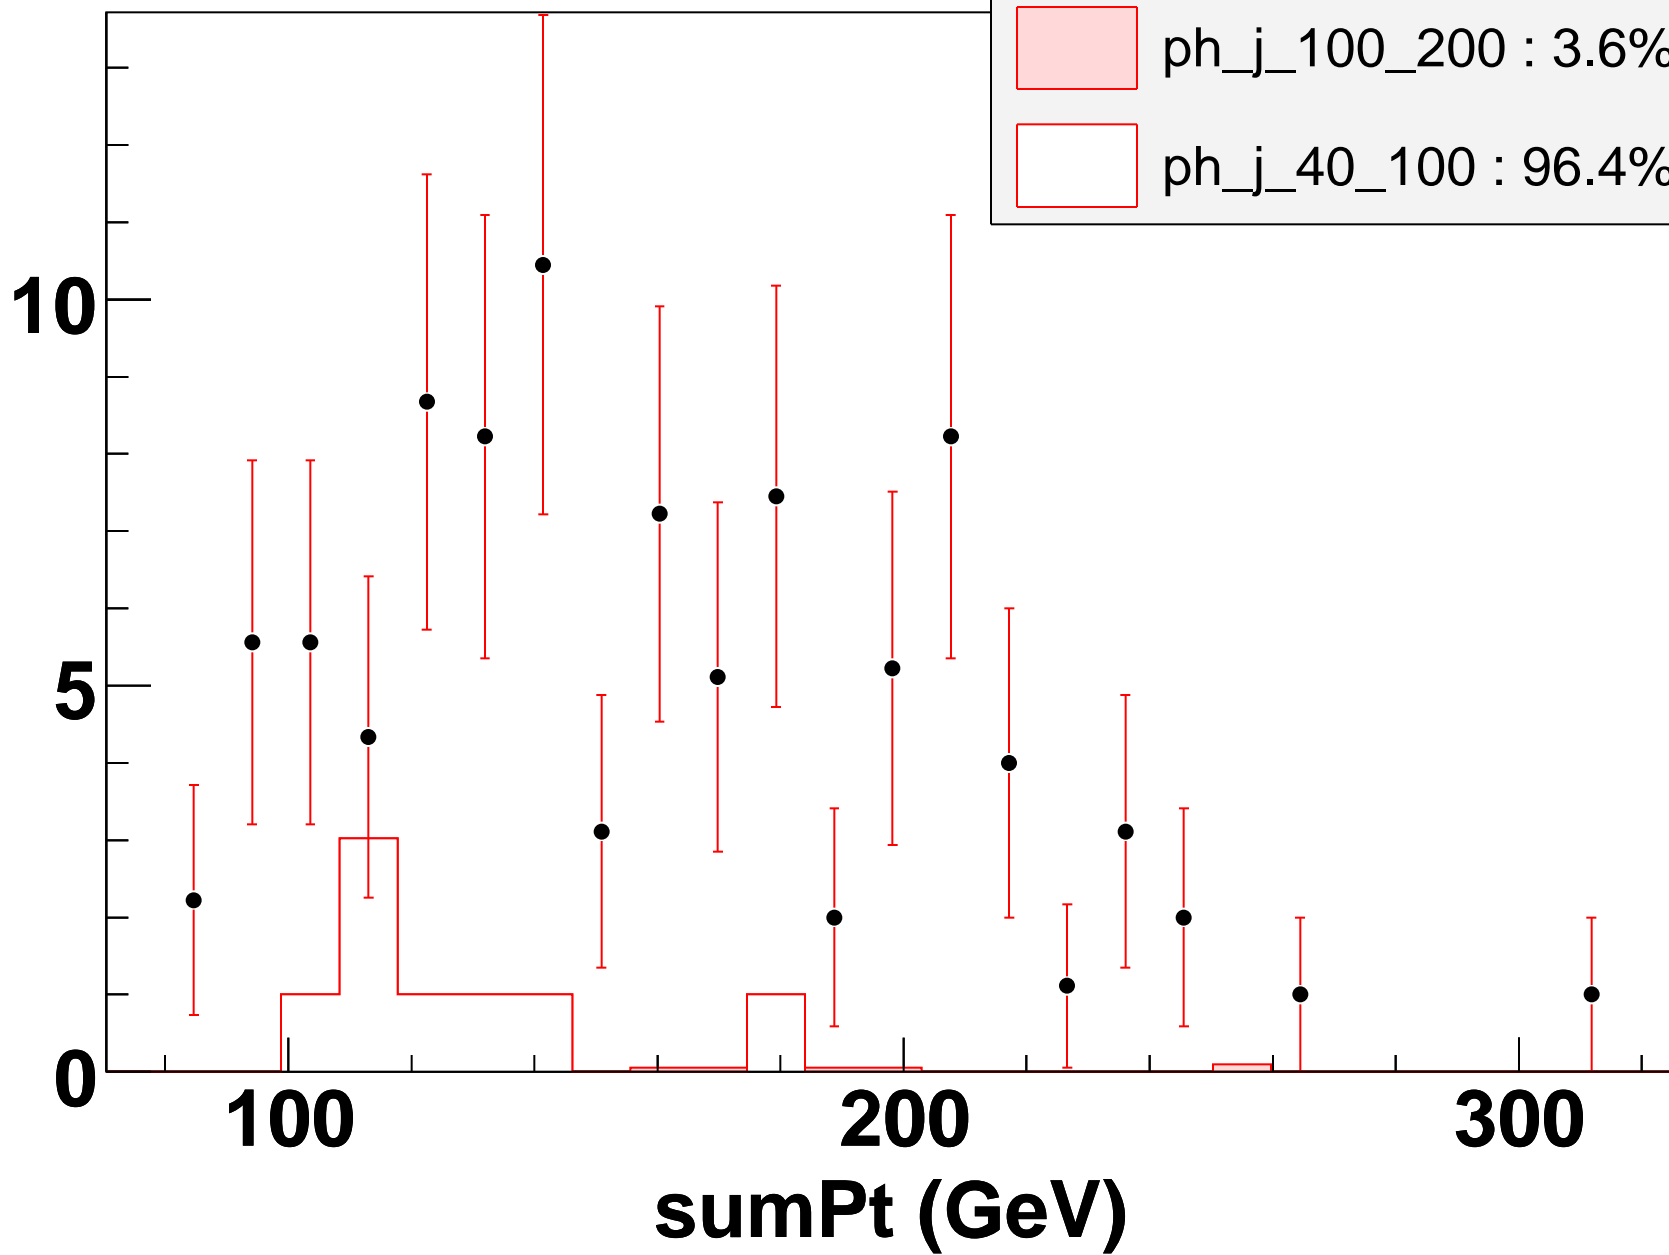

Number of Events

2b

• MadGraph

ph_j_100_200 : 3.6%

ph_j_40_100 : 96.4%

Number of Events

2b

Number of Events

2b

• MadGraph

ph_j_100_200 : 3.6%

ph_j_40_100 : 96.4%

Number of Events

Number of Events

Number of Events

2b