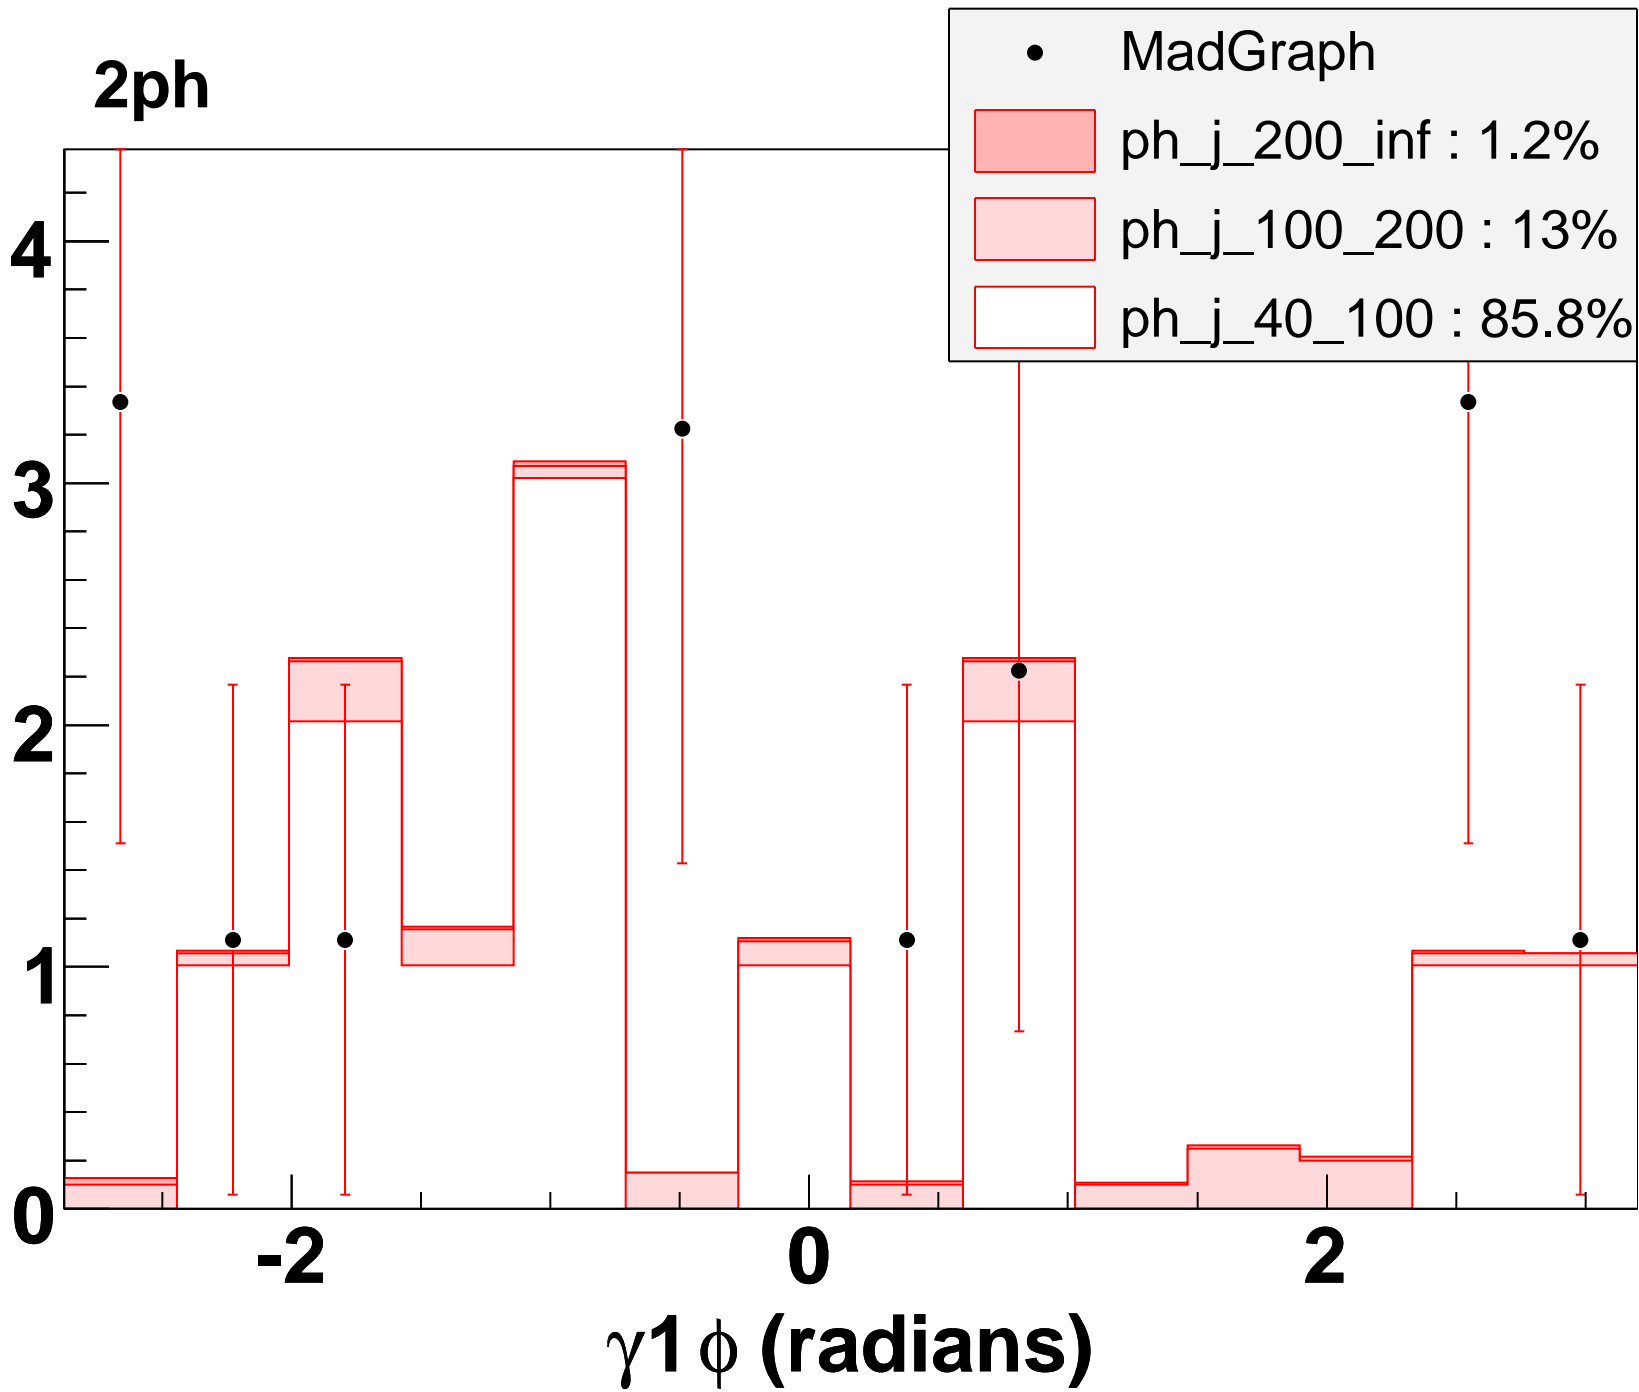

Number of Events

2ph

Number of Events

2ph

Number of Events

2ph

- MadGraph
- ph\_j\_200\_inf : 1.2%
- ph\_j\_100\_200 : 13%
- ph\_j\_40\_100 : 85.8%

Number of Events

2ph

Number of Events

2ph

Number of Events

Number of Events

2ph

Number of Events

2ph