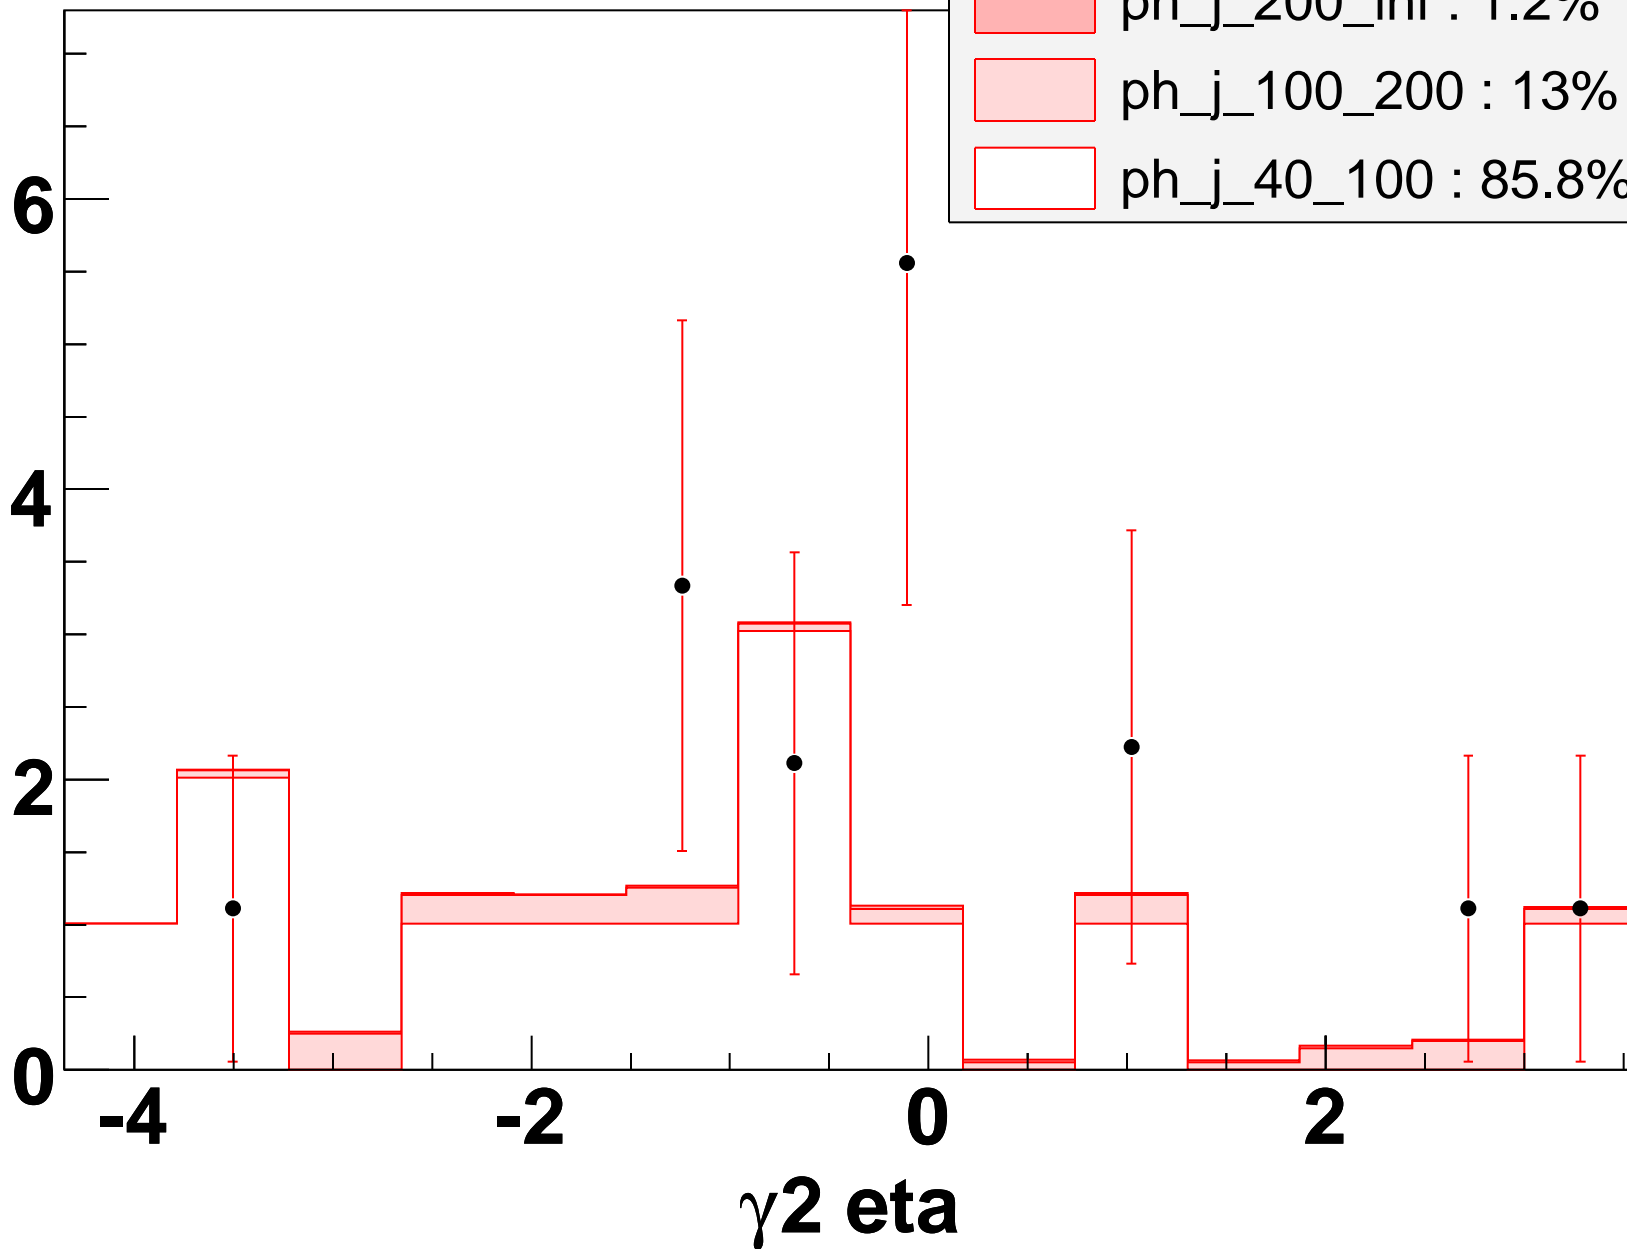

Number of Events

2ph

Number of Events

2ph

Number of Events

2ph

- MadGraph
- ph\_j\_200\_inf : 1.2%
- ph\_j\_100\_200 : 13%
- ph\_j\_40\_100 : 85.8%

Number of Events

2ph

Number of Events

2ph

Number of Events

Number of Events

2ph

Number of Events

2ph