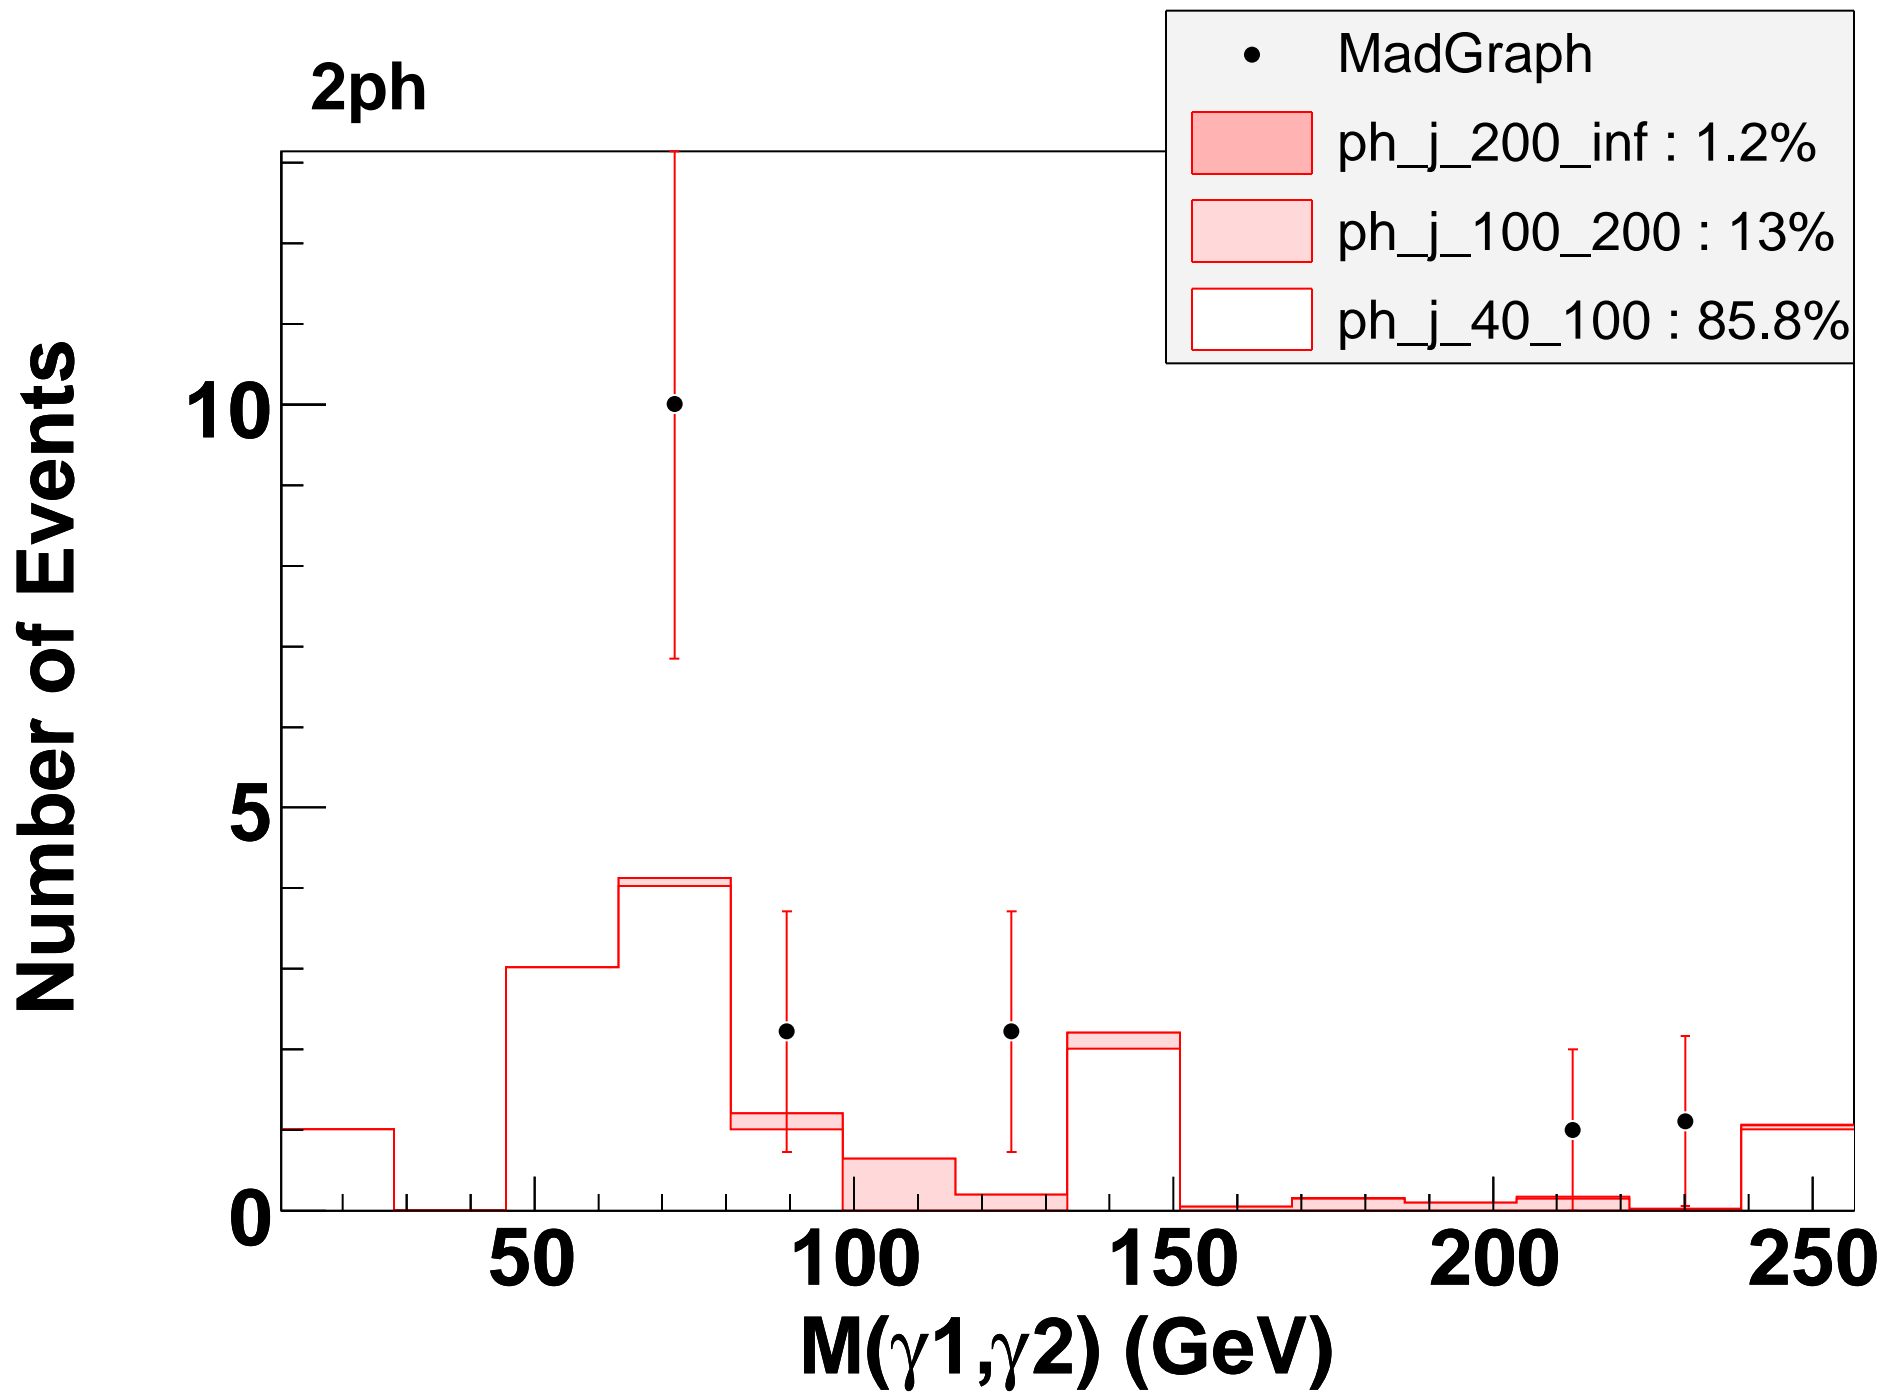

Number of Events

2ph

Number of Events

2ph

Number of Events

2ph

- MadGraph
- ph\_j\_200\_inf : 1.2%
- ph\_j\_100\_200 : 13%
- ph\_j\_40\_100 : 85.8%

Number of Events

2ph

Number of Events

2ph

Number of Events

Number of Events

2ph

Number of Events

2ph