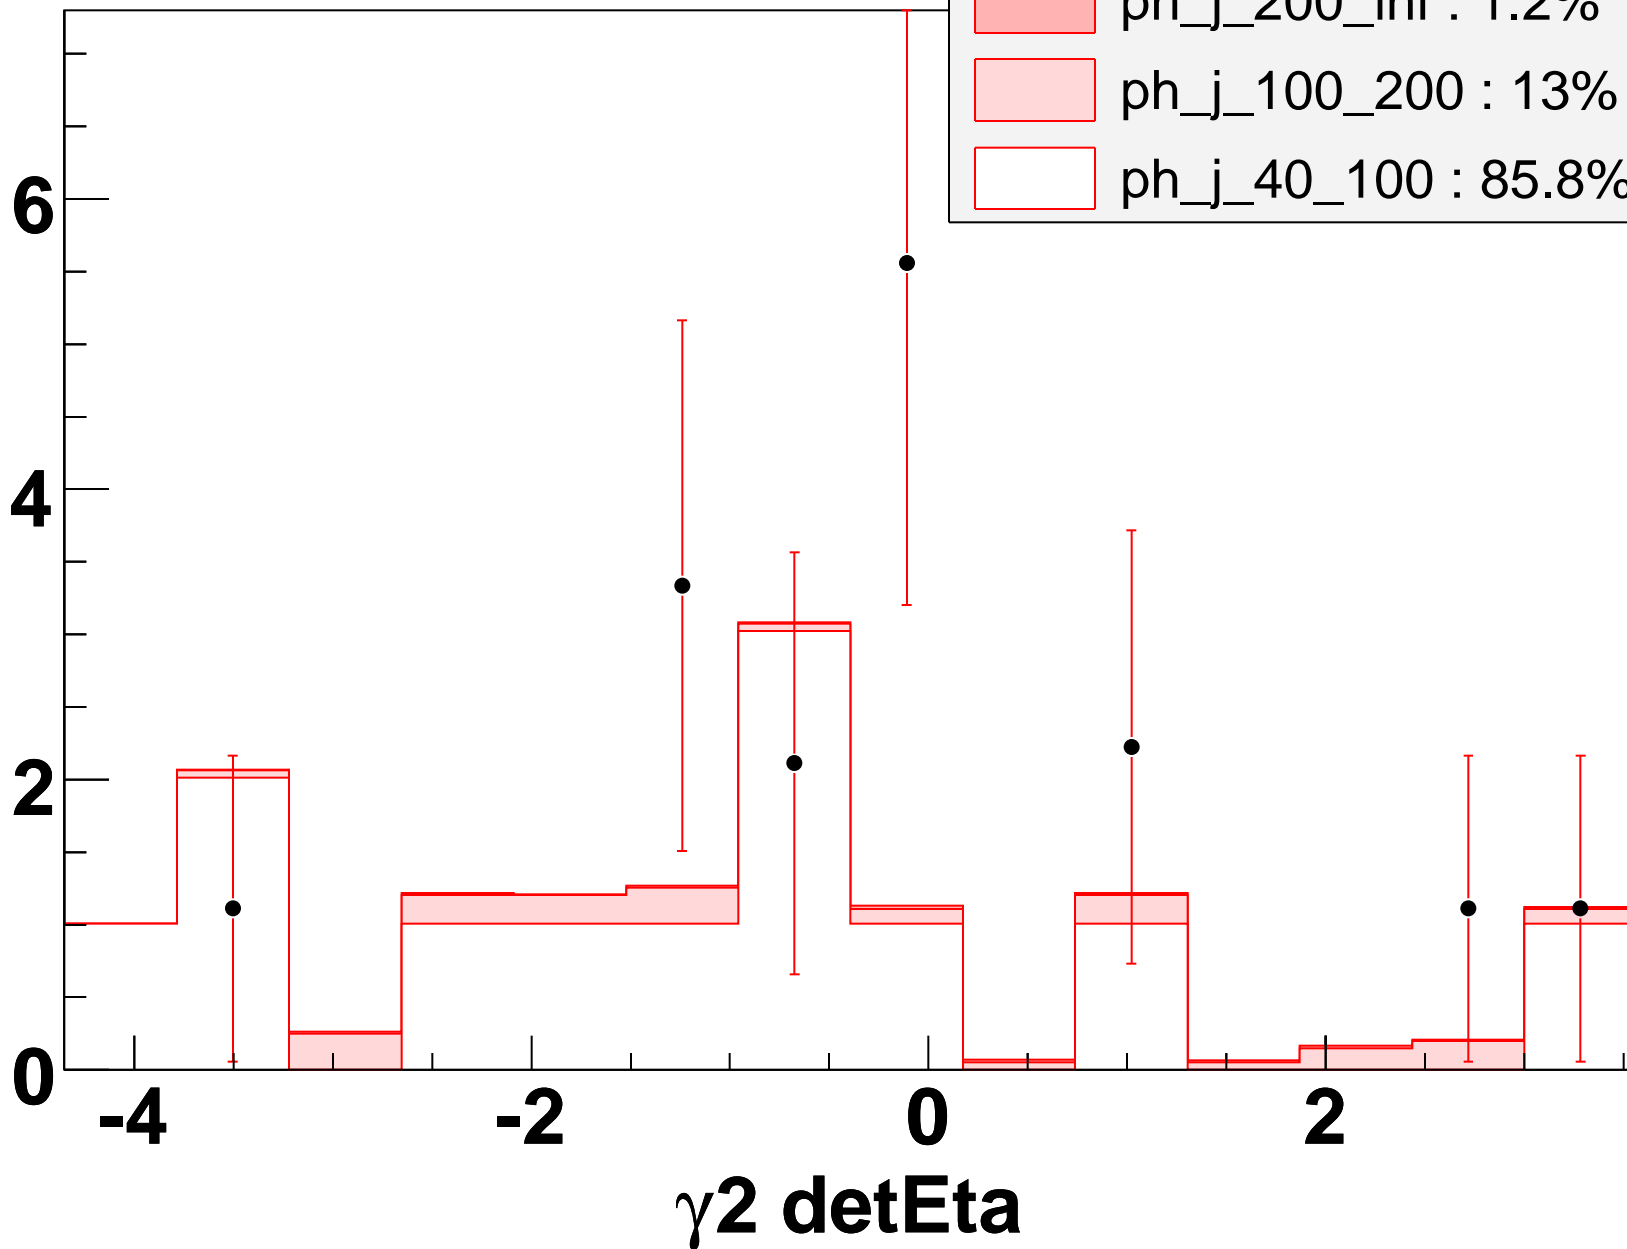

Number of Events

2ph

Number of Events

2ph

Number of Events

2ph

- MadGraph
- ph\_j\_200\_inf : 1.2%
- ph\_j\_100\_200 : 13%
- ph\_j\_40\_100 : 85.8%

Number of Events

2ph

Number of Events

2ph

Number of Events

Number of Events

2ph

Number of Events

2ph