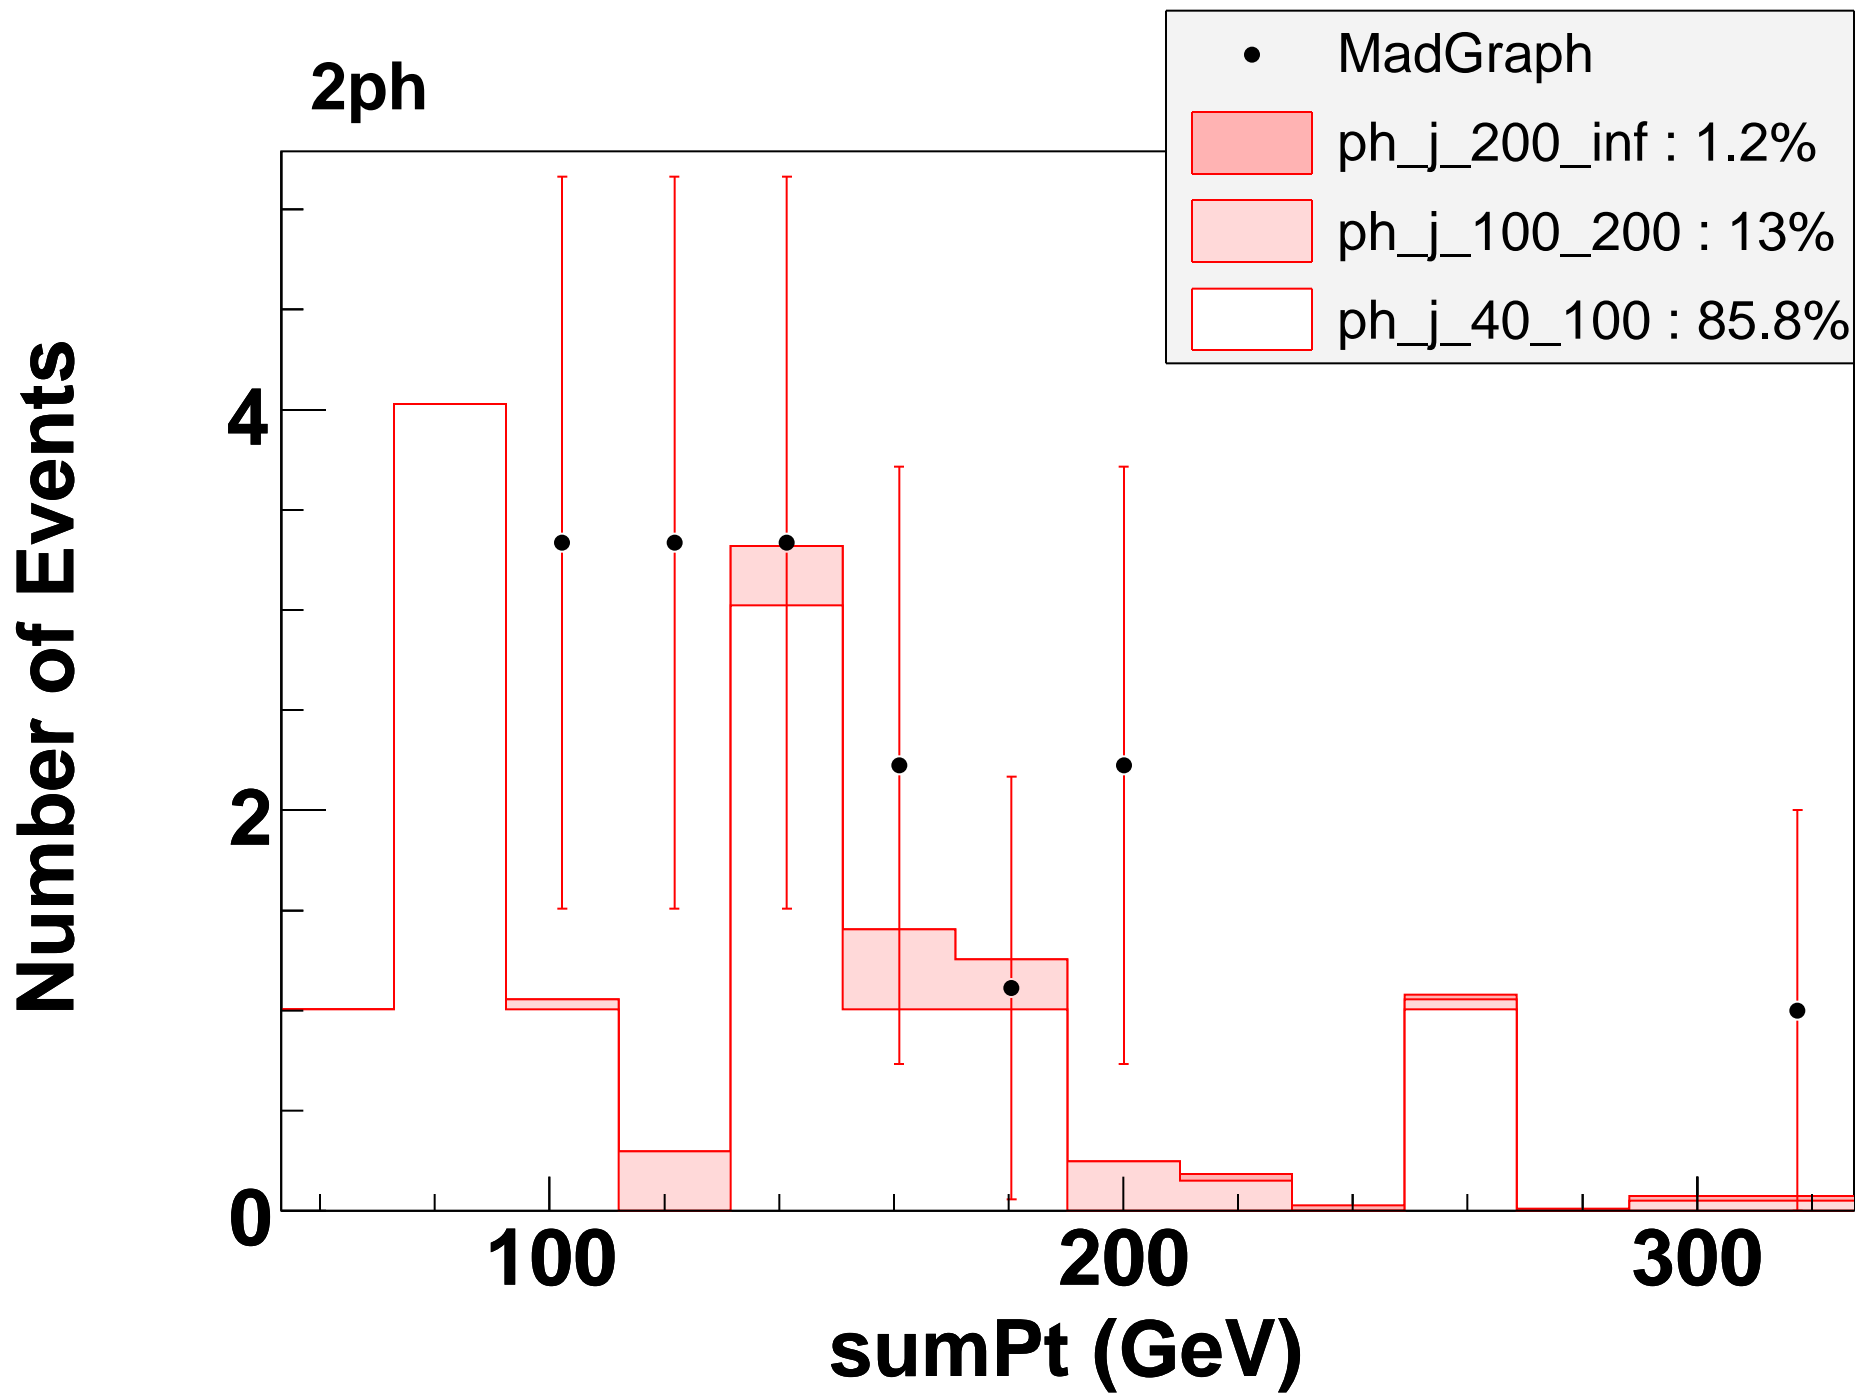

Number of Events

2ph

Number of Events

2ph

Number of Events

2ph

- MadGraph
- ph\_j\_200\_inf : 1.2%
- ph\_j\_100\_200 : 13%
- ph\_j\_40\_100 : 85.8%

Number of Events

2ph

Number of Events

2ph

Number of Events

Number of Events

2ph

Number of Events

2ph