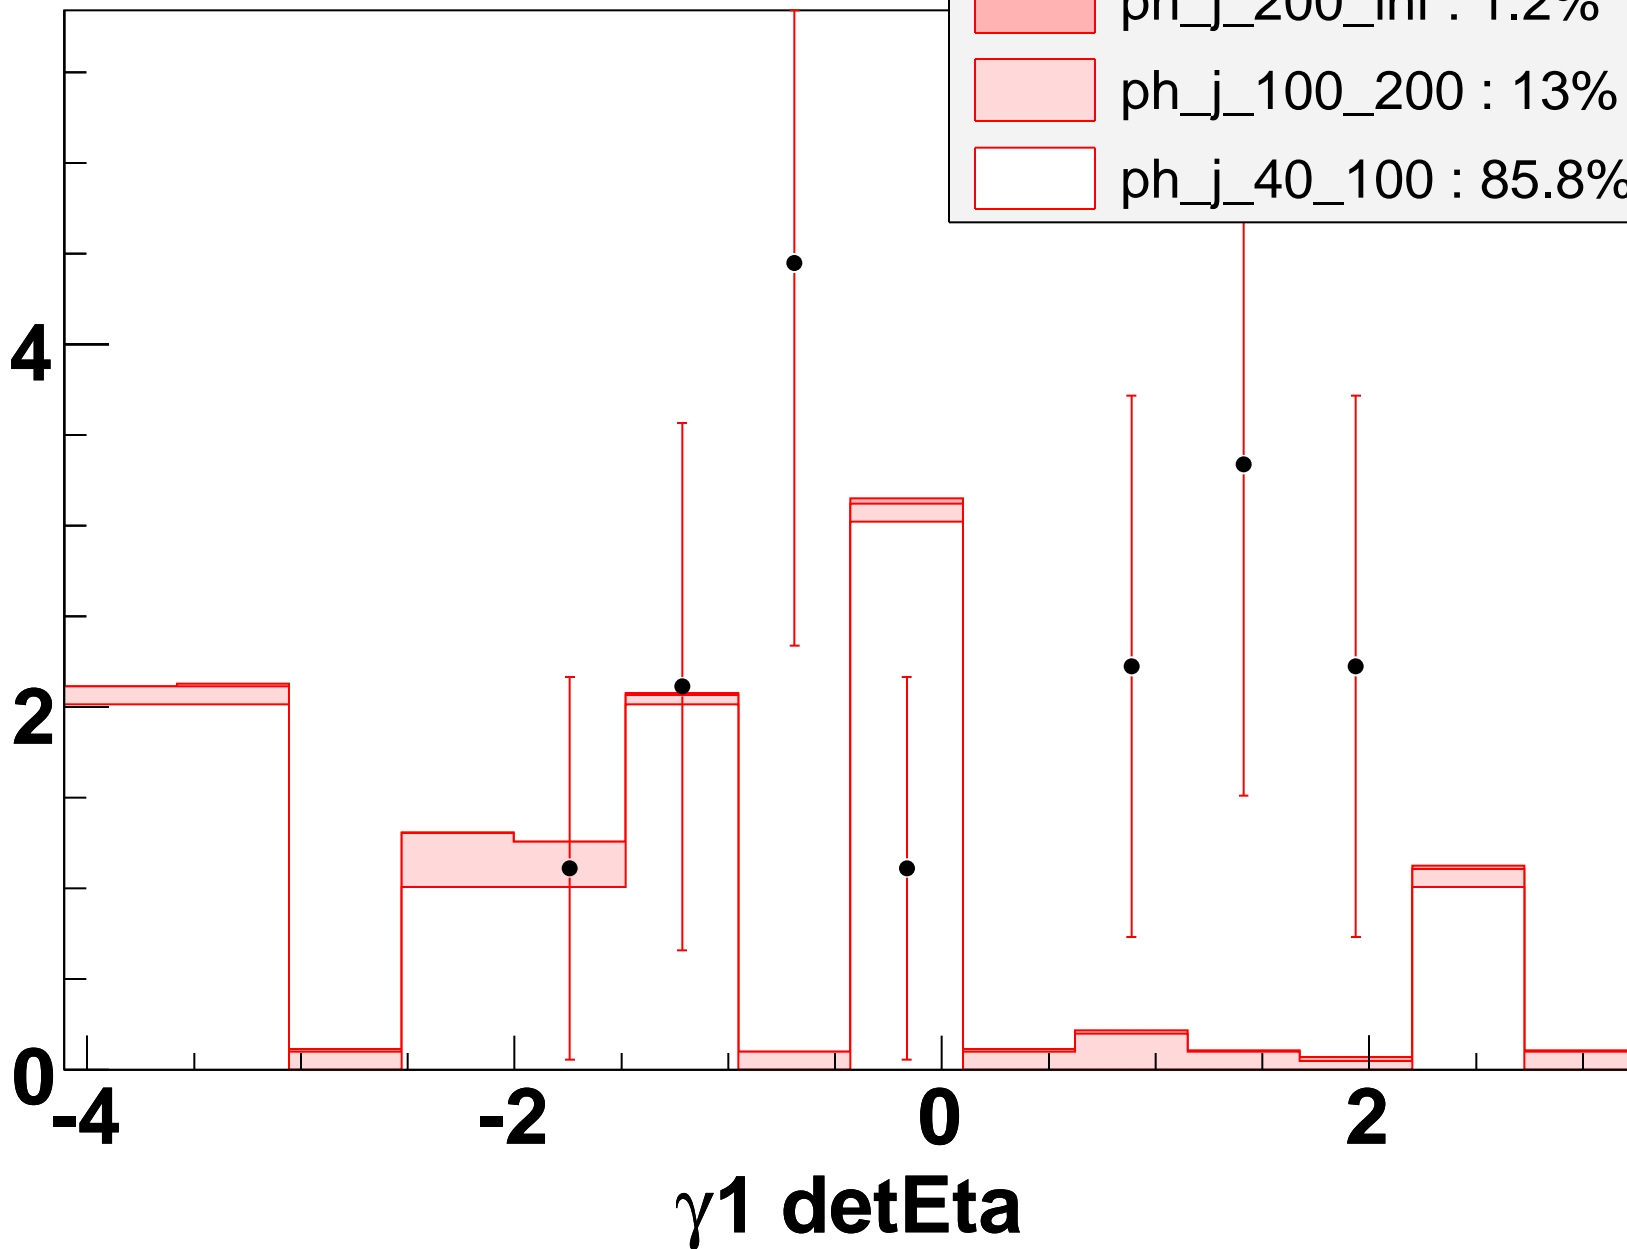

Number of Events

2ph

Number of Events

2ph

Number of Events

2ph

- MadGraph
- ph\_j\_200\_inf : 1.2%
- ph\_j\_100\_200 : 13%
- ph\_j\_40\_100 : 85.8%

Number of Events

2ph

Number of Events

2ph

Number of Events

Number of Events

2ph

Number of Events

2ph