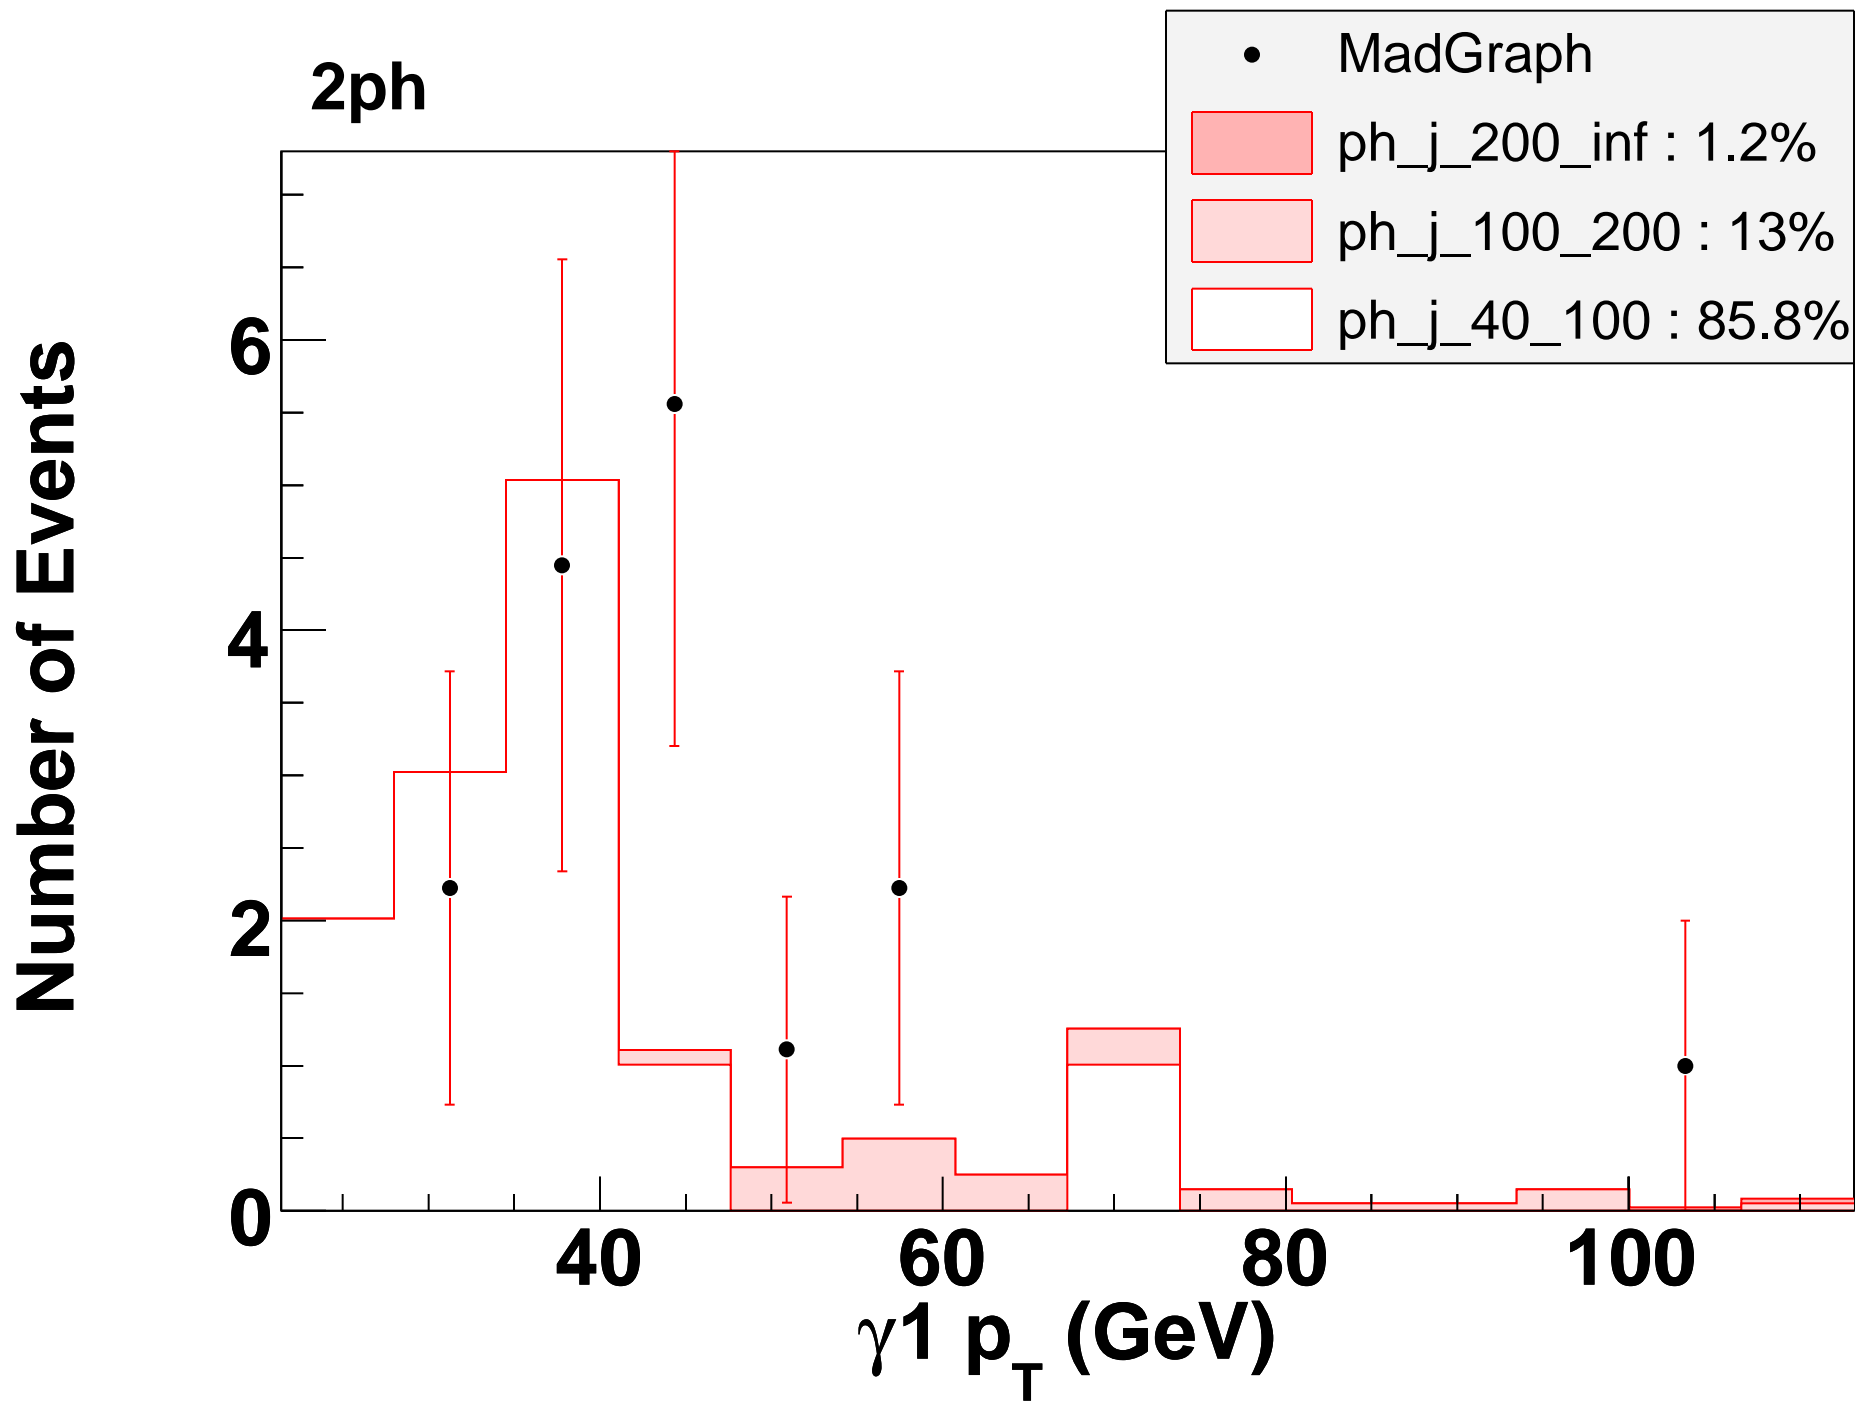

Number of Events

2ph

Number of Events

2ph

Number of Events

2ph

- MadGraph
- ph\_j\_200\_inf : 1.2%
- ph\_j\_100\_200 : 13%
- ph\_j\_40\_100 : 85.8%

Number of Events

2ph

Number of Events

2ph

Number of Events

Number of Events

2ph

Number of Events

2ph