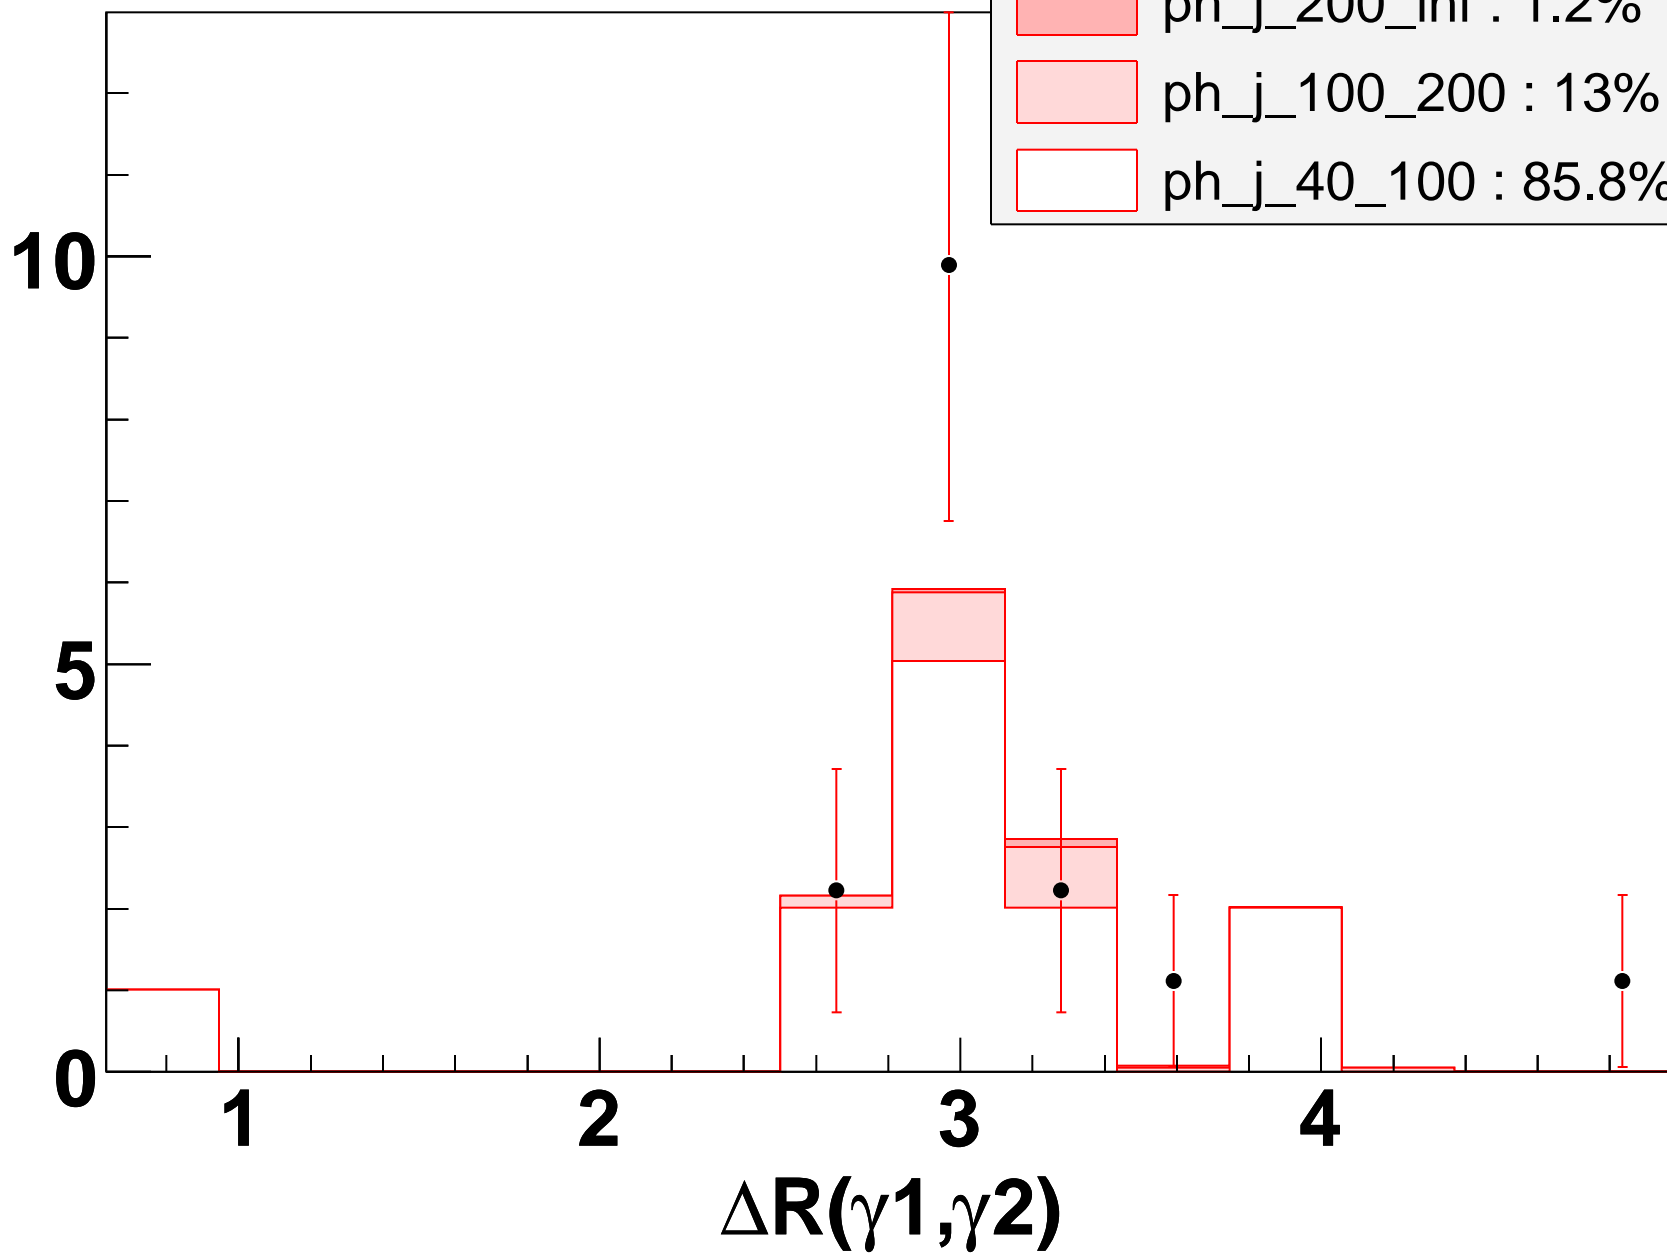

Number of Events

2ph

Number of Events

2ph

Number of Events

2ph

- MadGraph
- ph\_j\_200\_inf : 1.2%
- ph\_j\_100\_200 : 13%
- ph\_j\_40\_100 : 85.8%

Number of Events

2ph

Number of Events

2ph

Number of Events

Number of Events

2ph

Number of Events

2ph