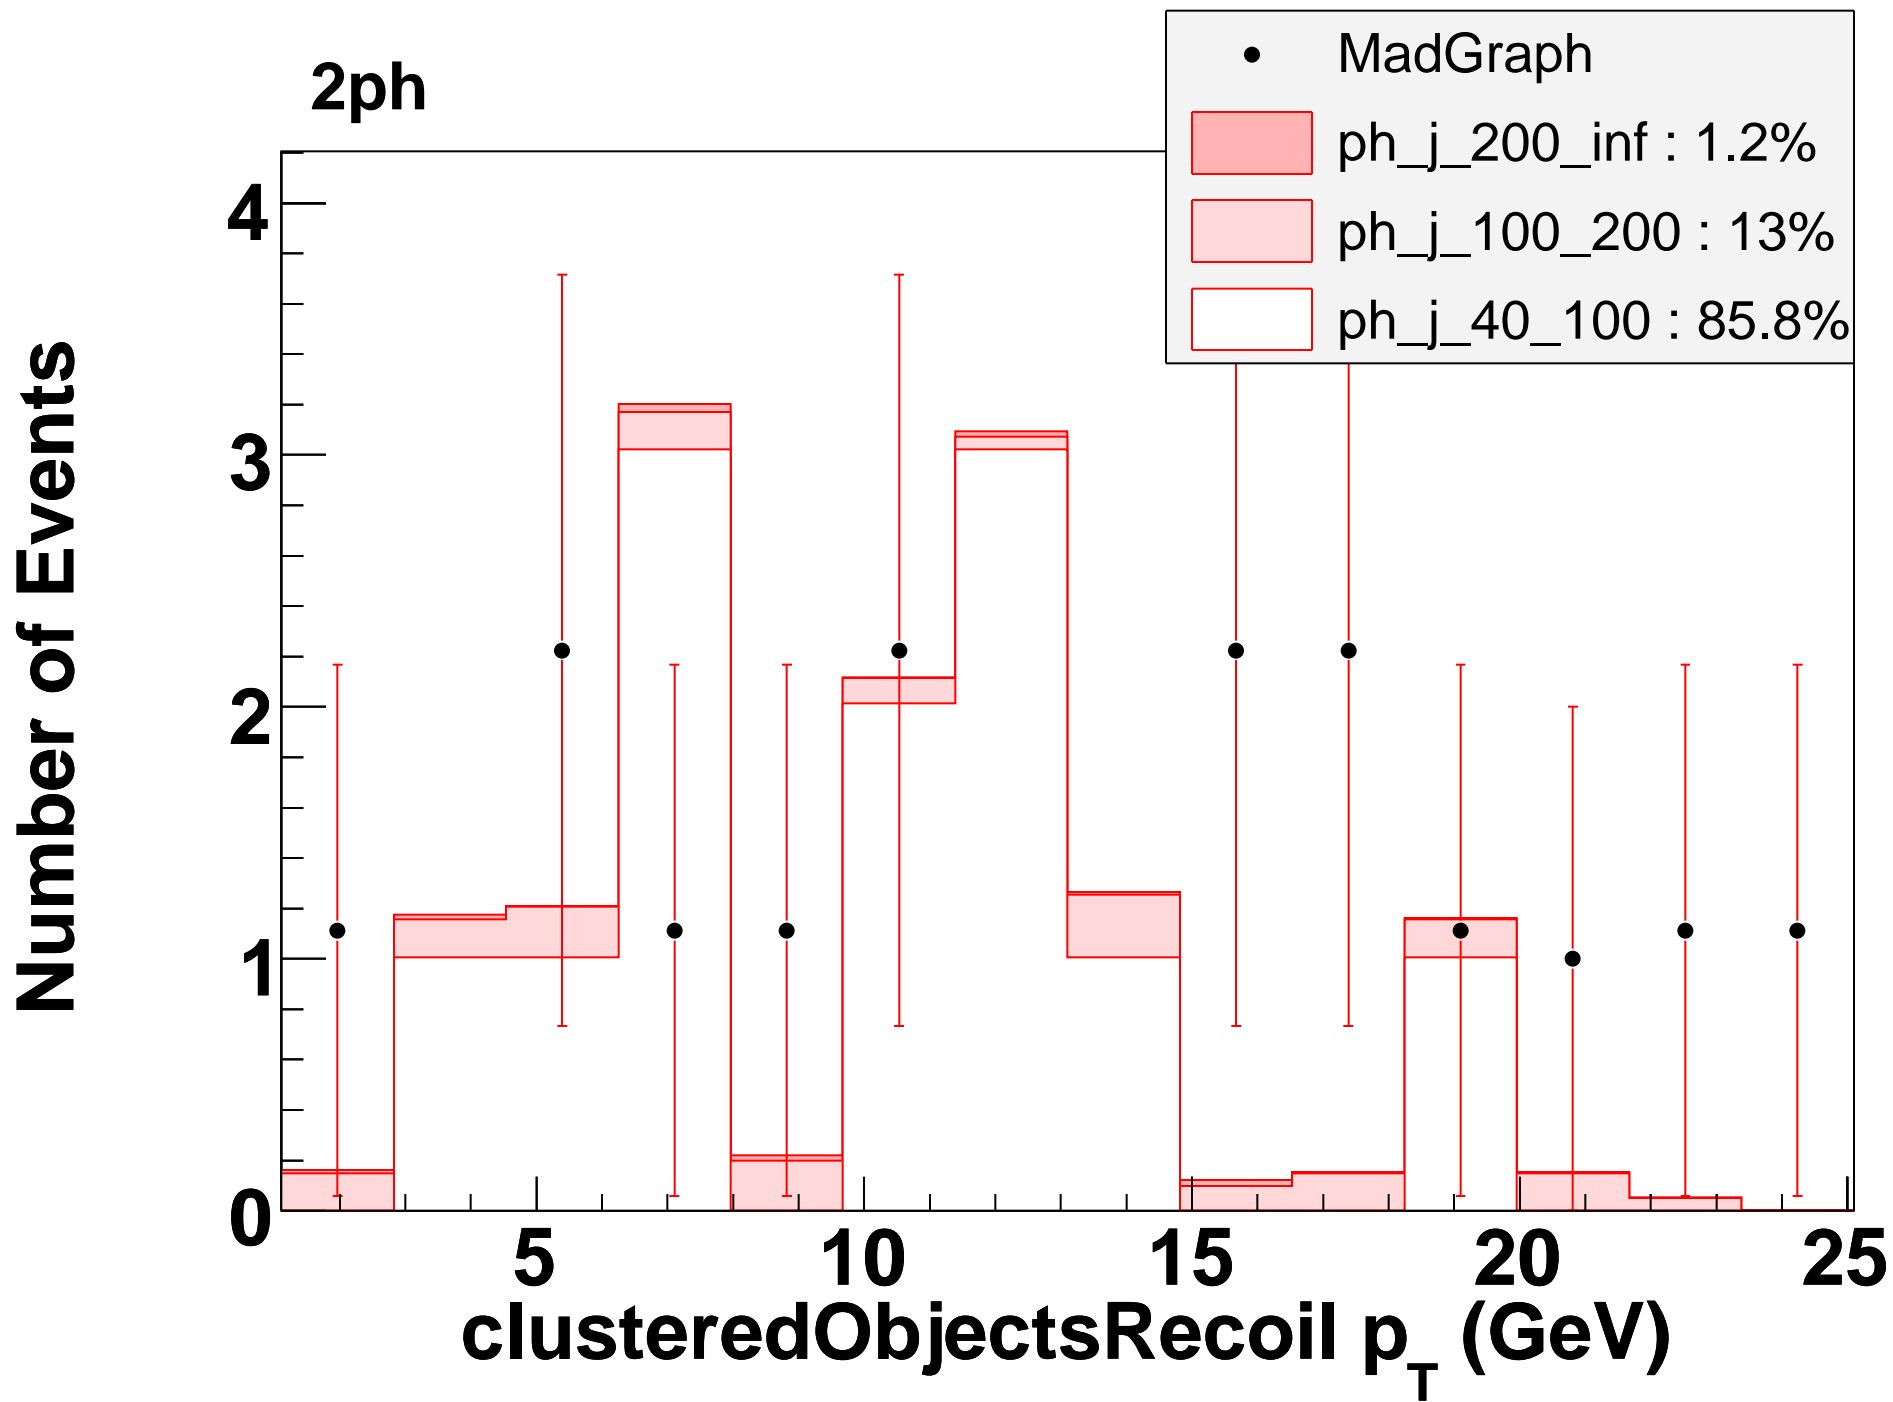

Number of Events

2ph

Number of Events

2ph

Number of Events

2ph

- MadGraph
- ph\_j\_200\_inf : 1.2%
- ph\_j\_100\_200 : 13%
- ph\_j\_40\_100 : 85.8%

Number of Events

2ph

Number of Events

2ph

Number of Events

Number of Events

2ph

Number of Events

2ph