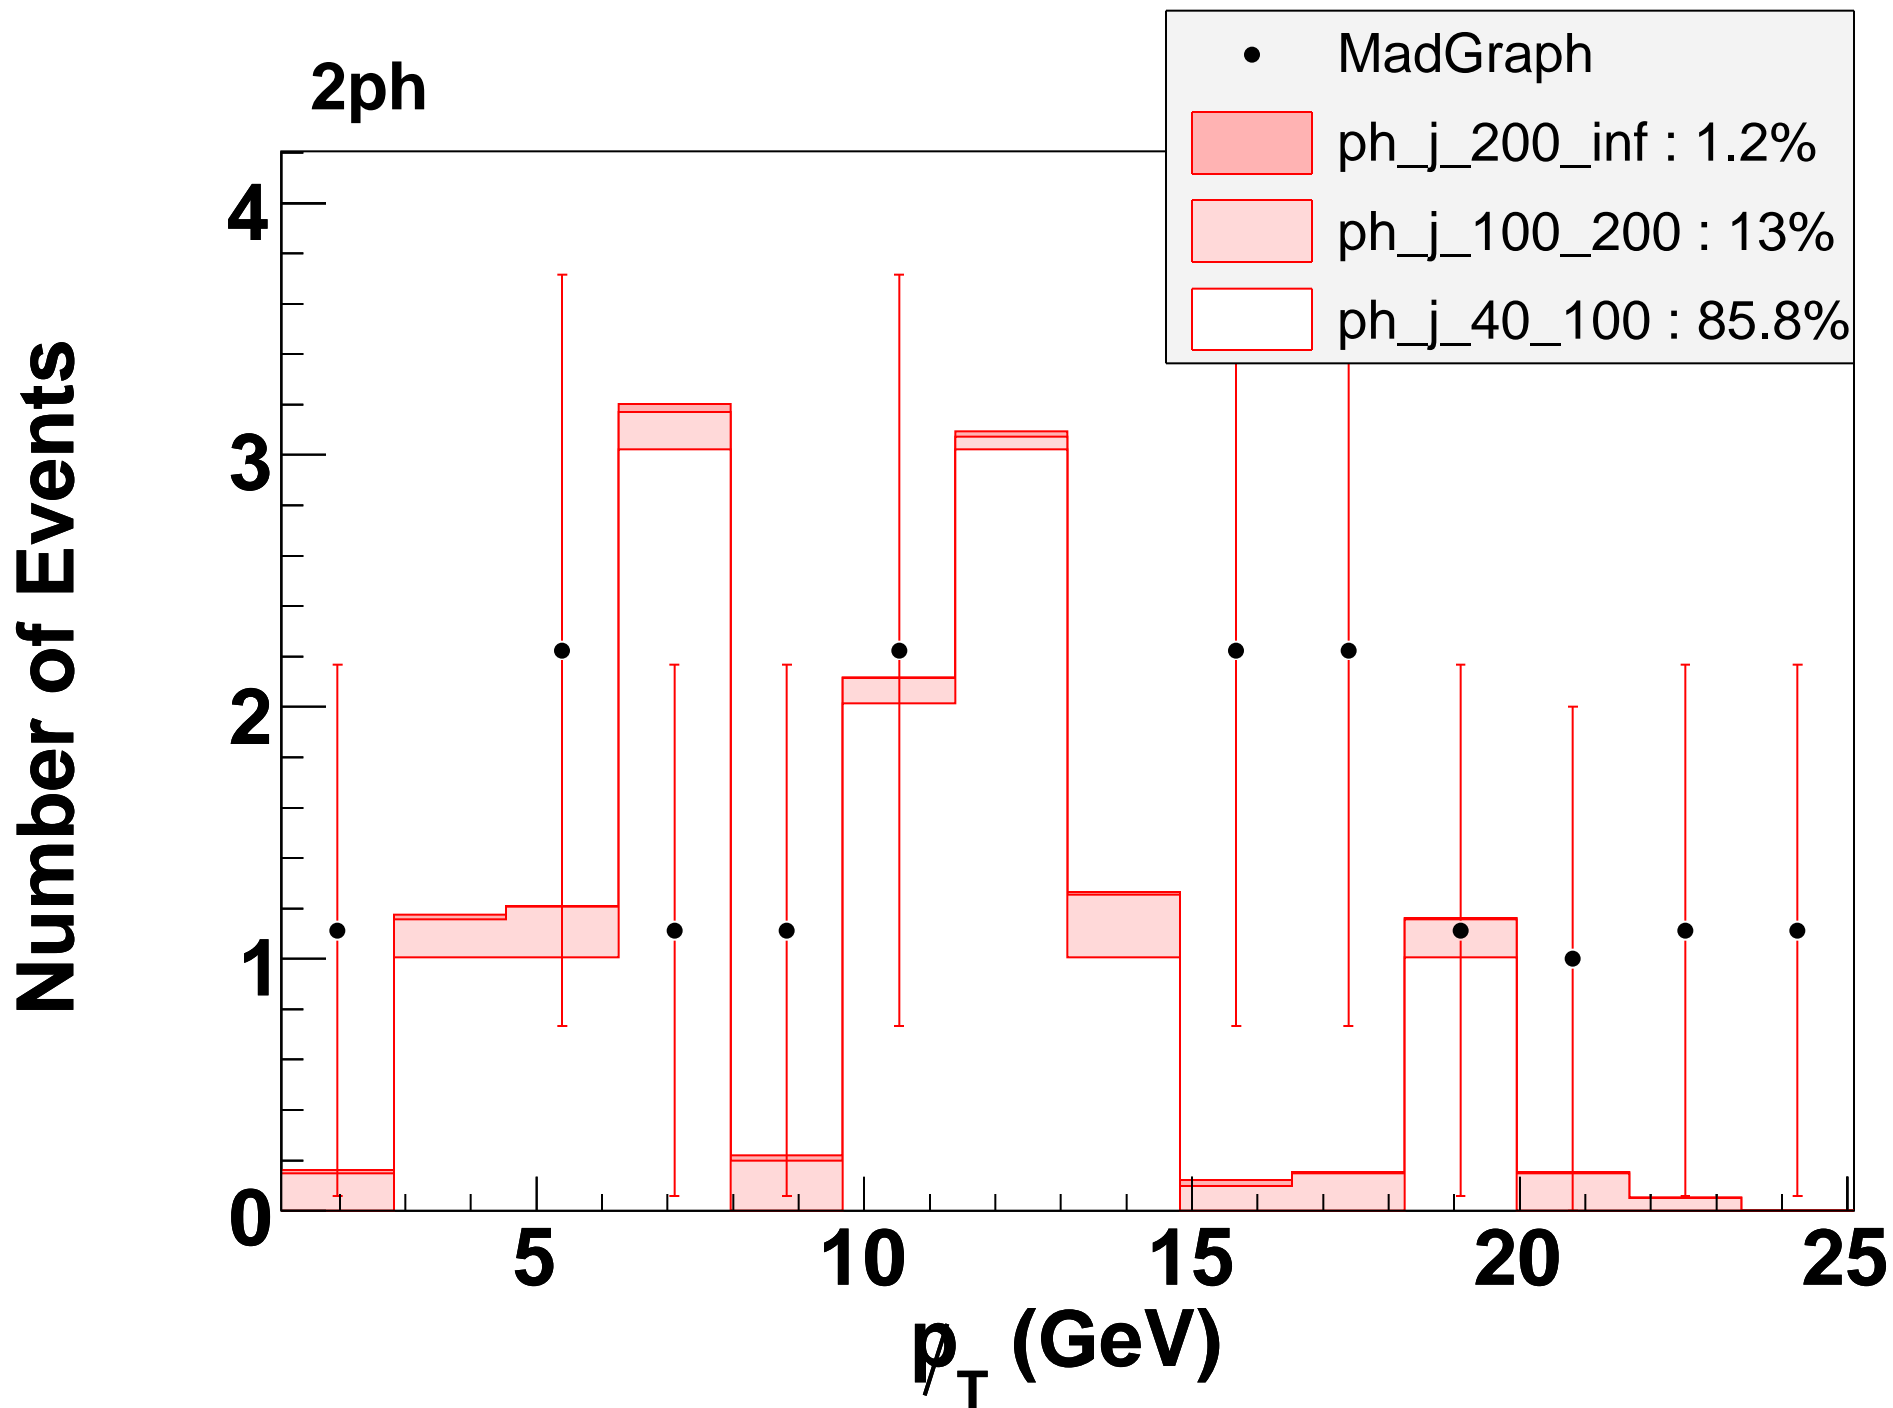

Number of Events

2ph

Number of Events

2ph

Number of Events

2ph

- MadGraph
- ph\_j\_200\_inf : 1.2%
- ph\_j\_100\_200 : 13%
- ph\_j\_40\_100 : 85.8%

Number of Events

2ph

Number of Events

2ph

Number of Events

Number of Events

2ph

Number of Events

2ph