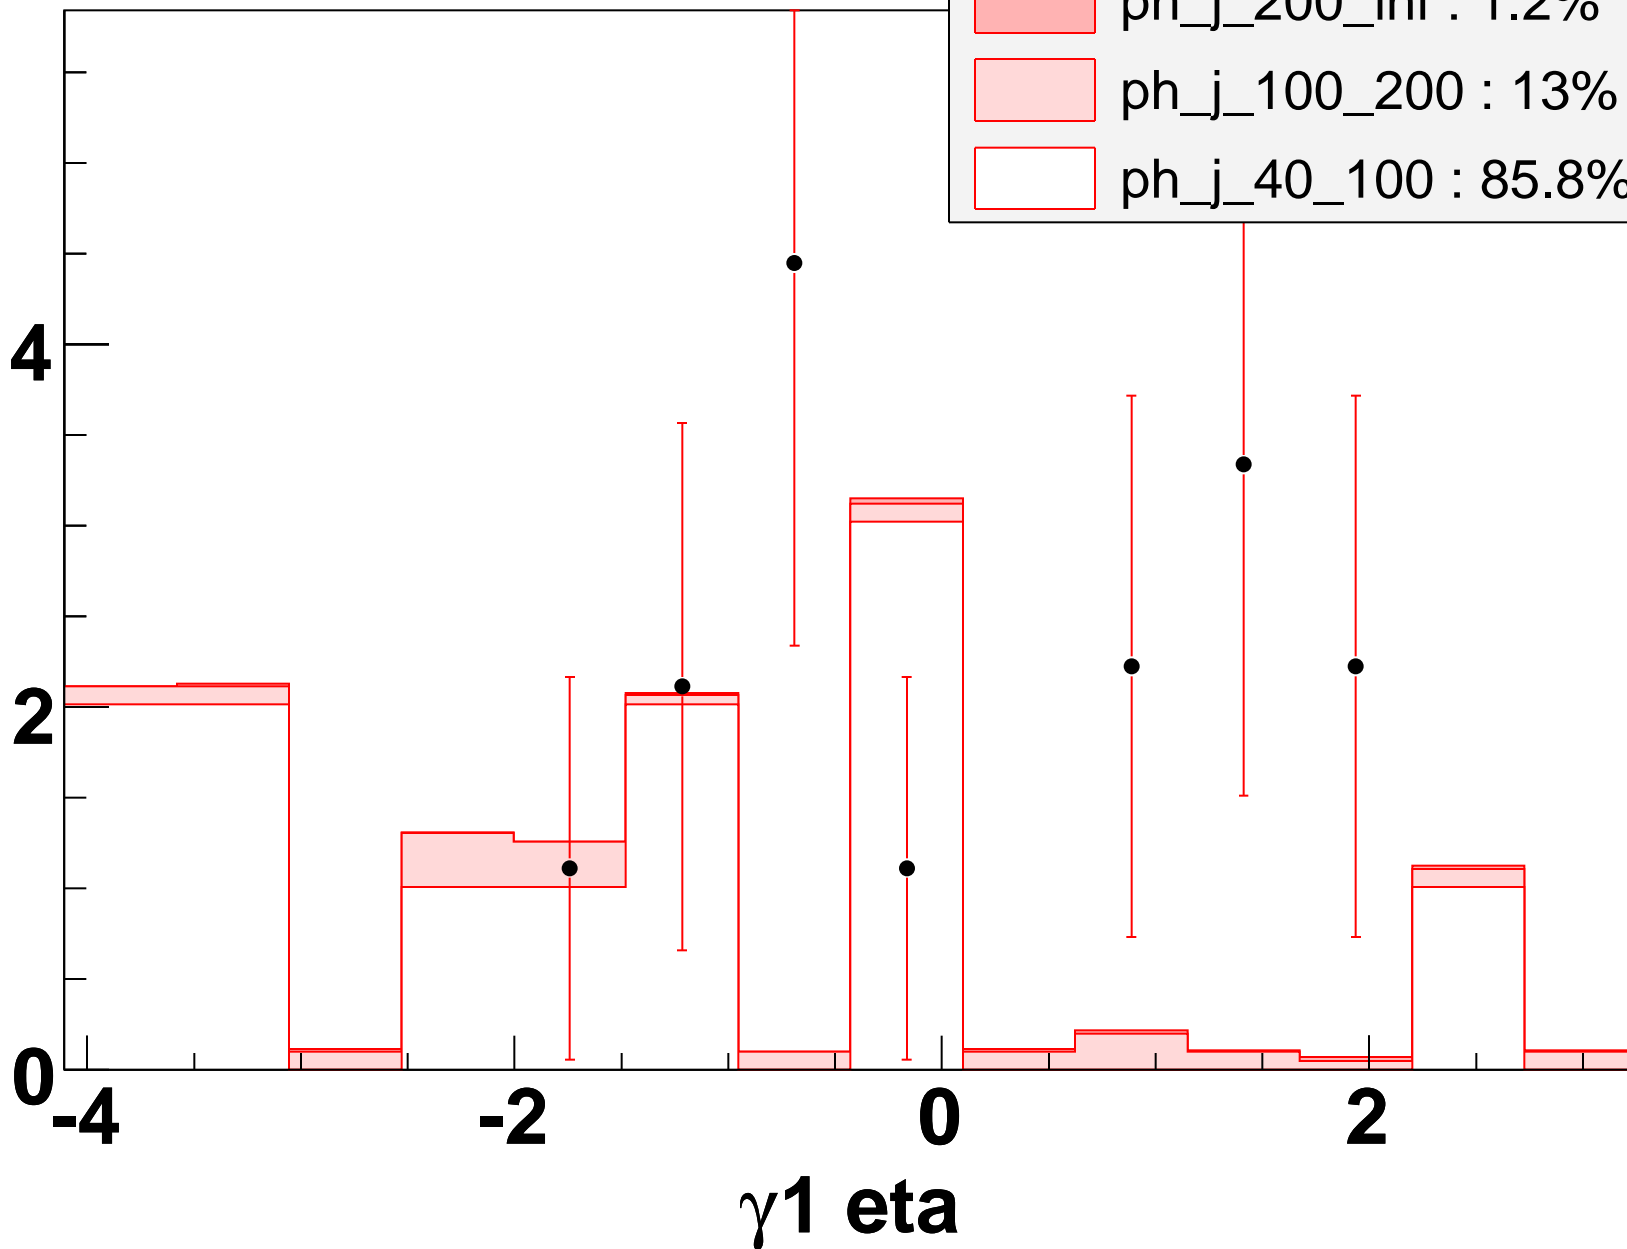

Number of Events

2ph

Number of Events

2ph

Number of Events

2ph

- MadGraph
- ph\_j\_200\_inf : 1.2%
- ph\_j\_100\_200 : 13%
- ph\_j\_40\_100 : 85.8%

Number of Events

2ph

Number of Events

2ph

Number of Events

Number of Events

2ph

Number of Events

2ph